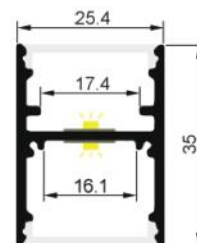

Item Description

Mounting Type- Suspended/Surface
Housing- Anodized aluminum
Diffuser- PC frosted
Available length: 2m, 2.5m, 3m
Standards- EN60598-1 / EN60595-2-1

Objective

Suspended/Surface mounted LED aluminum profile. Suitable for Hotels, Star-rated hotels, Clubs, and Homes.

CODE	LIGHT SOURCE	DIMENSIONS
BL2535	16mm LED strip	25.4*35mm

Accessories

Endcap

Suspended clip

Suspension kit (2m)