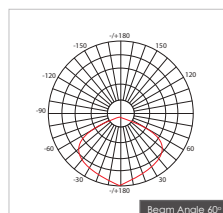

Objective

Simple and elegant designed LED track light with aluminum die-cast housing, with multiple reflecting angles, specially designed heat sink with excellent dissipation to minimize degradation of lumens.

It is suitable for fashion stores, chain stores, shopping malls, and art galleries.

CODE	WATTAGE	LUMENS	CRI	KELVINS	DIMENSIONS
FORTUNE FLAT-42	42W	3360/3696/4116lm	90/80/70	3000K/4000K/5000K	124x116mm