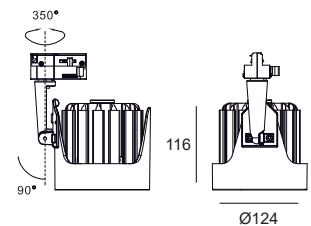

Item Description

Mounting Type- Track Mounting

Housing- Die-cast Aluminum

Diffuser- Frosted / Clear

Reflector- Aluminum

Life Span- > 50,000 Hrs (Ta = 30°C LM70)

Driver- DC1000mA

Option- Non Dimmable / Dimmable DALI / 0~ 10V/ Triac

Standards- EN60598-1 / EN60595-2-1

Objective

Simple and elegant designed LED track light with aluminum die-cast housing, with multiple reflecting angles, specially designed heat sink with excellent dissipation to minimize degradation of lumens.

It is suitable for fashion stores, chain stores, shopping malls, and art galleries.

CODE	WATTAGE	LUMENS	CRI	KELVINS	DIMENSIONS
FORTUNE FLAT-42	42W	3360/3696/4116lm	90/80/70	3000K/4000K/5000K	124x116mm

Colours