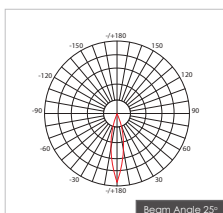

Objective

Simple and elegant designed LED track light with aluminum die-cast housing, with multiple reflecting angles, specially designed heat sink with excellent dissipation to minimize degradation of lumens.

It is suitable for fashion stores, chain stores, shopping malls, and art galleries.

CODE	WATTAGE	LUMENS	CRI	KELVINS	DIMENSIONS
FORTUNE FLAT-42	42W	3360/3696/4116lm	90/80/70	3000K/4000K/5000K	124x116mm