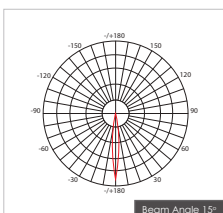

Objective

Simple and elegant designed LED track light with aluminum die-cast housing, with multiple reflecting angles, specially designed heat sink with excellent dissipation to minimize degradation of lumens.

It is suitable for fashion stores, chain stores, shopping malls, and art galleries.

CODE	WATTAGE	LUMENS	CRI	KELVINS	DIMENSIONS
FORTUNE FLAT-42	42W	3360/3696/4116lm	90/80/70	3000K/4000K/5000K	124x116mm