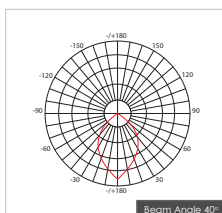

Objective

Simple and elegant designed LED track light with aluminum die-cast housing, with multiple reflecting angles, specially designed heat sink with excellent dissipation to minimize degradation of lumens.

It is suitable for fashion stores, chain stores, shopping malls, and art galleries.

CODE	WATTAGE	LUMENS	CRI	KELVINS	DIMENSIONS
FORTUNE FLAT-42	42W	3360/3696/4116lm	90/80/70	3000K/4000K/5000K	124x116mm