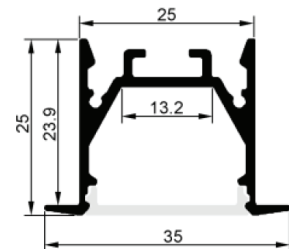

Item Description

Mounting Type- Recessed

Housing- Anodized aluminum

Diffuser- PC frosted

Available length: 2m, 2.5m, 3m

Standards- EN60598-1 / EN60595-2-1

Objective

Recessed mounted LED aluminum profile. Suitable for Hotels, Star-rated hotels, Clubs, and Homes.

CODE	LIGHT SOURCE	DIMENSIONS
BL2525ii	12mm LED strip	25*25mm

Accessories

Endcap

Spring clip