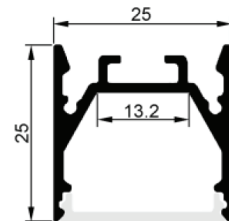

Item Description

Mounting Type- Suspended/Surface
Housing- Anodized aluminum
Diffuser- PC frosted
Available length: 2m, 2.5m, 3m
Standards- EN60598-1 / EN60595-2-1

Objective

Surface mounted LED aluminum profile. Suitable for Hotels, Star-rated hotels, Clubs, and Homes.

CODE	LIGHT SOURCE	DIMENSIONS
BL2525	12mm LED strip	25*25mm

Accessories

Endcap

Suspension kit (2m)