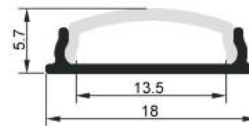

**Item Description**

**Mounting Type-** Surface  
**Housing-** Anodized aluminum  
**Diffuser-** PC milky  
**Available length-** 2m, 2.5m, 3m  
**Max. Bend Radius-** 15.24cm  
**Standards-** EN60598-1 / EN60595-2-1

**Objective**

Surface mounted LED aluminum profile. Suitable for Hotels, Star-rated hotels, Clubs, and Homes.

CODE	LIGHT SOURCE	DIMENSIONS
BL1806	10mm LED strip	18*6mm

**Accessories**

Endcap

Mounting clip