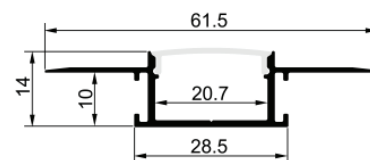

Item Description

Mounting Type- Recessed in drywall
Housing- Anodized aluminum
Diffuser- PC frosted
Available length: 2m, 2.5m, 3m
Standards- EN60598-1 / EN60595-2-1

Objective

Recessed in drywall LED aluminum profile. Suitable for Hotels, Star-rated hotels, Clubs, and Homes.

CODE	LIGHT SOURCE	DIMENSIONS
BL1304	20mm LED strip	61*14mm

Accessories

Endcap