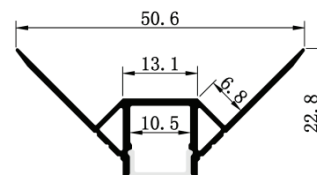

Item Description

Mounting Type- Recessed in drywall
Housing- Anodized aluminum
Diffuser- PC frosted
Available length: 2m, 2.5m, 3m
Standards- EN60598-1 / EN60595-2-1

Objective

Recessed in drywall LED aluminum profile. Suitable for Hotels, Star-rated hotels, Clubs, and Homes.

CODE	LIGHT SOURCE	DIMENSIONS
BL1303	10mm LED strip	50.6*22.8mm

Accessories

Endcap