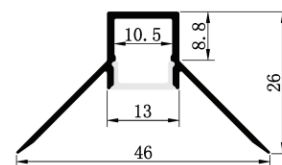

**Item Description**

**Mounting Type-** Recessed in drywall  
**Housing-** Anodized aluminum  
**Diffuser-** PC frosted  
**Available length:** 2m, 2.5m, 3m  
**Option-** Non Dimmable / Dimmable DALI / 0~ 10V/ Triac  
**Standards-** EN60598-1 / EN60595-2-1

**Objective**

Recessed in drywall LED aluminum profile. Suitable for Hotels, Star-rated hotels, Clubs, and Homes.

CODE	LIGHT SOURCE	DIMENSIONS
BL1302	10mm LED strip	46*26mm

**Accessories**

Endcap