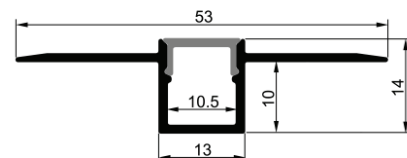

**Item Description**

**Mounting Type-** Recessed in drywall  
**Housing-** Anodized aluminum  
**Diffuser-** PC frosted  
**Available length:** 2m, 2.5m, 3m  
**Standards-** EN60598-1 / EN60595-2-1

**Objective**

Recessed in drywall LED aluminum profile. Suitable for Hotels, Star-rated hotels, Clubs, and Homes.

CODE	LIGHT SOURCE	DIMENSIONS
BL1301	10mm LED strip	53*14mm

**Accessories**

Endcap