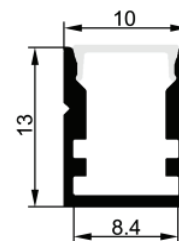

Item Description

Mounting Type- Surface

Housing- Anodized aluminum

Diffuser- PC frosted

Available length: 2m, 2.5m, 3m

Standards- EN60598-1 / EN60595-2-1

Objective

Surface LED aluminum profile. Suitable for Hotels, Star-rated hotels, Clubs, and Homes.

CODE	LIGHT SOURCE	DIMENSIONS
BL1013	6mm LED strip	10*13mm

Accessories

Endcap

Mounting clip