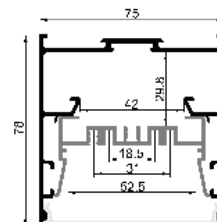

Item Description

Mounting Type- Suspended/Surface
Housing- Anodized aluminum
Diffuser- PC frosted
Available length: 2.5m, 3-6m
Standards- EN60598-1 / EN60595-2-1

Objective

Suspended LED aluminum profile. Suitable for Hotels, Star-rated hotels, Clubs, and Homes.

CODE	LIGHT SOURCE	DIMENSIONS
BL75-A	LED module	75*78mm

Accessories

Die-casting alu.endcap Clip Inner-clip kit Suspension kit (2m)