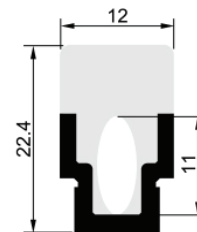

Item Description

Mounting Type- Surface/Recessed

Housing- PMMA

Diffuser- PC milky

Available length- 5m/roll

Standards- EN60598-1 / EN60595-2-1

Objective

Surface/Recessed mounted LED aluminum profile.
Suitable for Hotels, Star-rated hotels, Clubs, and Homes.

CODE	LIGHT SOURCE	DIMENSIONS
BL005ii	10mm LED strip	12*22.4mm

Accessories

Endcap

Mounting clip