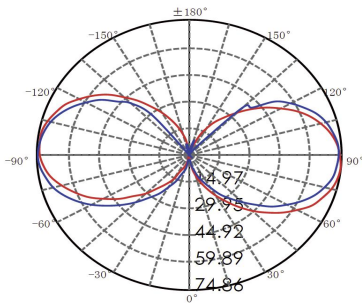

Product Specification

Model	BL-G5073
Power	30W
LED Type	PHILIPS
Driver	EAGLERISE/KEGU
Luminous lux	85lm/W
CCT	3000K/4000K/6000K
CRI	>80
Beam angle	100°
Input Voltage	AC220-240V/50-60Hz
IP rating	IP65
Dimension (mm)	150*150*H3000mm
Cut out (mm)	N/A
Life Time	50000H
Working Temp	-20°C ~ +50°C
Housing material	Die-cast Aluminum
Diffuser	Glass
Finishing	Black/Dark Grey/Light Grey
Cable	Closed wires