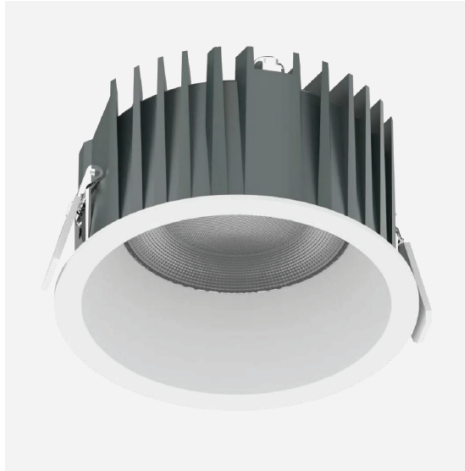

Application

A high-efficiency recessed LED downlight designed for clean ceiling integration and glare-free illumination. Available in multiple wattages and sizes, it suits residential, commercial, and hospitality spaces.

Product Specification

Model	BL-Axio ACS234
Power	15W/22/30/40/50W
LED Type	LumiLed SMD 2835
Driver	Built In
Luminous lux	100-120lm/W
CCT	2700-6500k
CRI	>90+
Beam angle	55°
Input Voltage	220-240VAC
IP rating	IP54
Dimension (mm)	ø83*H65/ø103*H70/ø132*H75/ø160*H80/ø180*H85mm
Cut out (mm)	ø75/95/120/145/165
Life Time	50000H
Working Temp	-20°C ~ +55°C
Housing material	Aluminum Housing
Diffuser	Pc
Finishing	WhiteTrim
Cable	Open wires

Options

Dimmable	DALI /0-10V/PWM/ON/OFF
Half Shape	N/A

Accessories

Screw	N/A
Embedded part	N/A
Water stopper	N/A
Honeycomb cover	N/A