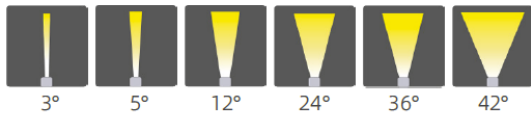

Accessories

Screw	N/A
Embedded part	N/A
Water stopper	N/A
Honeycomb cover	Yes

Black Grey Brown