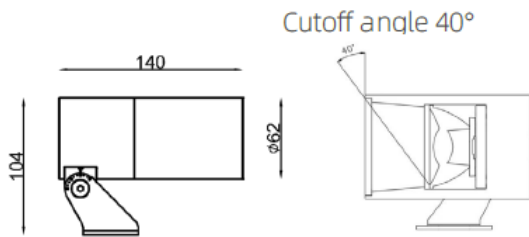

Accessories

Screw	N/A
Embedded part	N/A
Water stopper	N/A
Honeycomb cover	Yes

Black Grey Brown