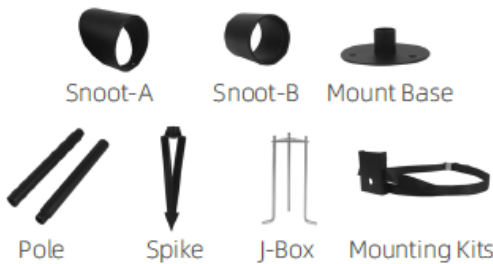

Black Grey Brown

Application

This premium outdoor spike light combines architectural elegance with rugged performance. Designed for landscape and façade lighting, it features a sleek cylindrical body with adjustable beam angles and multiple wattage options to suit diverse lighting scenarios. Crafted with a 316 stainless steel base and finished in AkzoNobel powder coating, the fixture is built to withstand harsh weather, coastal environments, and high UV exposure — ensuring long-term durability and color stability.

Product Specification

Model	BL-Vista 2-5
Power	5W
LED Type	Cob Led
Driver	Built In
Luminous lux	307lm
CCT	3000K
CRI	>90+
Beam angle	15/20/32/56°
Input Voltage	220-240VAC / 24V/48V
IP rating	IP66
Dimension (mm)	ø38*100*75mm mm
Cut out (mm)	N/A
Life Time	50000H
Working Temp	-20°C ~ +55°C
Housing material	Aluminum + Stainless Steel 316 Base
Diffuser	Safety Glass
Finishing	Black,Grey,Brown
Cable	Closed wires

Options

Dimmable	DALI /0-10V/PWM/ON/OFF
Half Shape	N/A

Accessories

Screw	N/A
Embedded part	N/A
Water stopper	N/A
Honeycomb cover	Yes