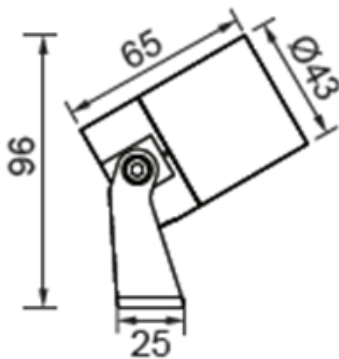

Application

This premium outdoor spike light combines architectural elegance with rugged performance. Designed for landscape and façade lighting, it features a sleek cylindrical body with adjustable beam angles and multiple wattage options to suit diverse lighting scenarios. Crafted with a 316 stainless steel base and finished in AkzoNobel powder coating, the fixture is built to withstand harsh weather, coastal environments, and high UV exposure — ensuring long-term durability and color stability.

Product Specification

Model	BL-S6700
Power	4W
LED Type	Cob Led
Driver	Built In
Luminous lux	300lm
CCT	3000K
CRI	>90+
Beam angle	15°/24°/36°/55°
Input Voltage	220-240VAC / 24V/48V
IP rating	IP65
Dimension (mm)	ø43*65*96mm
Cut out (mm)	N/A
Life Time	50000H
Working Temp	-20°C ~ +55°C
Housing material	Die Cast Aluminum
Diffuser	Safety Glass
Finishing	Black,Grey,Brown
Cable	Closed wires