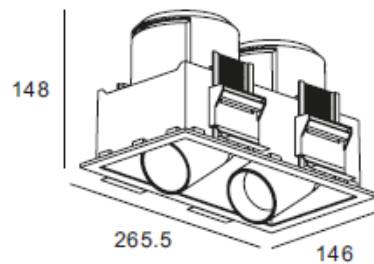

Optics

- Beam angle: 38°
- UGR <19

Electric

- LED Driver: ON/OFF
- LED Power: 2*10W

Description

Square recessed ceiling downlight made of die-cast aluminium with black powder-coating finish (RAL 9005) and black reflector; ON/OFF Driver; LED 2*10W; measurement 265.5mm x 146mmX148mm; ceiling cutout of 255mm x 135mm with CCT 3000K with an LED Output of 1800lm; high color rendering at an index of CRI90; after a lifetime of 50000h min. 80% of the luminous flux with energy efficient BRIDGELUX LED Chips; 5 years warranty; medium beam characteristic with 38° beam angle; lighting perfectly suitable for reading, writing as well as computer and control work .

Technical drawing

Dimensions

Tilt

Rotation

RoHS