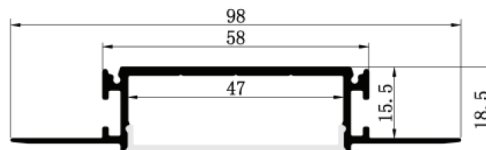

## Item Description

**Mounting Type-** Recessed

**Housing-** Anodized aluminum

**Diffuser-** PC frosted

**Available length-** 2m, 2.5m, 3m

**Accessories-** endcaps

**Dimensions-** 98x18.5mm

**Standards-** EN60598-1 / EN60595-2-1