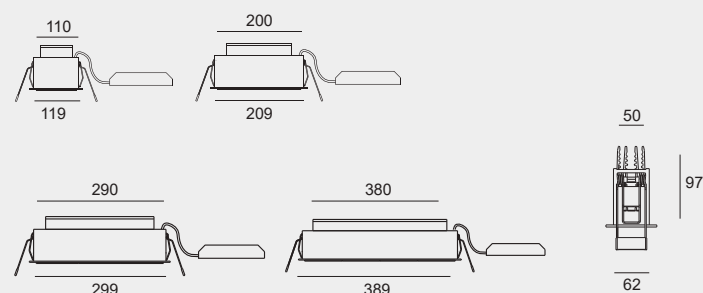

ETERNA WALL WASHER

Item Description

Mounting Type- Recessed

Housing- Aluminum

Reflector- Darklight / Black (Optional)

Life Span- > 50,000 Hrs

Option- Triac Dimming / 1-10V Dimming / Dali Dimming

Standards- EN60598-1 / EN60595-2-1

CODE	WATTAGE	LUMENS	CRI	KELVINS	DIMENSIONS
ETERNA WALL WASHER-11	11W	720lm	>90	3000K	119x97mm
ETERNA WALL WASHER-20	20W	1440lm	>90	3000K	209x97mm
ETERNA WALL WASHER-33	33W	2160lm	>90	3000K	299x97mm
ETERNA WALL WASHER-43	43W	2880lm	>90	3000K	389x97mm

Asymmetrical linear light distribution for wall washing which is an ideal solution for special requirements of hotels, galleries, offices and public facilities, achieving an ideal lighting effect.