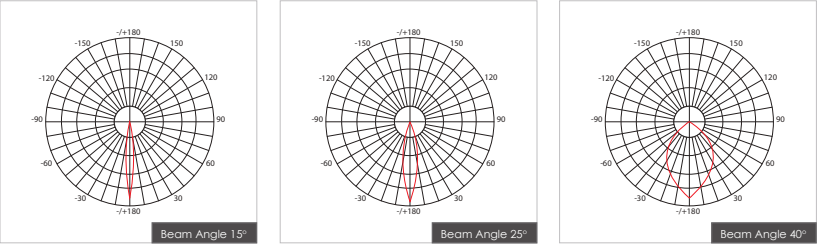

Item Description

- **Mounting Type-** Recessed
- **Housing-** Pure Aluminum Heat Sink
- **Diffuser-** Opal / Clear
- **Reflector-** Aluminum
- **Life Span-** > 50,000 Hrs (Ta = 30°C LM70)
- **Driver-** DC500mA | DC350mA | DC350mA | DC500mA
- **Option-** Non Dimmable / Dimmable DALI / 0~ 10V/ Triac
- **Standards-** EN60598-1 / EN60595-2-1

Objective

COB lighting source and high-quality optical lens, softens the light, aluminum radiator, extended life. Lamps trimless installation with better integration of the structure of the room to retain the original decoration style.

It is suitable for Hotels, Star-rated hotels, Clubs, and Homes.

CODE	WATTAGE	LUMENS	CRI	KELVINS	DIMENSIONS
FEAMLESS SQUARE-5	5W	380/425/460lm	90/80/70	3000K/4000K/5000K	SQ57x80mm
FEAMLESS SQUARE-9	9W	684/765/828lm	90/80/70	3000K/4000K/5000K	SQ73x100mm
FEAMLESS SQUARE-15	15W	1080/1250/1320lm	90/80/70	3000K/4000K/5000K	SQ73x115mm
FEAMLESS SQUARE-20	20W	1520/1700/1840lm	90/80/70	3000K/4000K/5000K	SQ98x131mm

5W-9W-15W

20W

Colours

01 02 03

01. White 02. Black 03. White