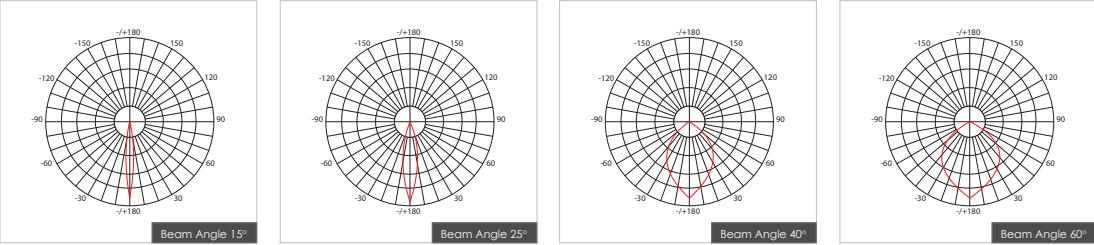

20W

Colours

01 02 03

01. White 02. Black 03. White