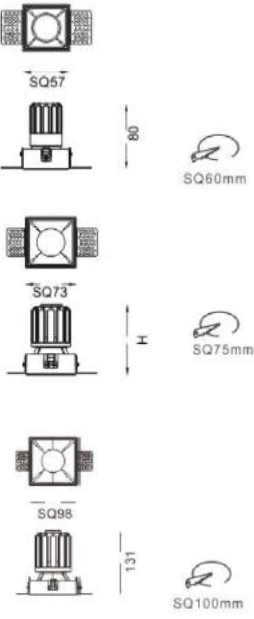

Item Description

- Mounting Type-** Recessed
- Housing-** Pure Aluminum Heat Sink
- Diffuser-** Opal / Clear
- Reflector-** Aluminum
- Life Span-** > 50,000 Hrs (Ta = 30°C LM70)
- Driver-** DC500mA | DC350mA | DC350mA | DC500mA
- Option-** Non Dimmable / Dimmable DALI / 0~ 10V/ Triac
- Standards-** EN60598-1 / EN60595-2-1

It is suitable for Hotels, Star-rated hotels, Clubs, and Homes.

CODE	WATTAGE	LUMENS	CRI	KELVINS	DIMENSIONS
FEAMLESS SQUARE-5	5W	380/425/460lm	90/80/70	3000K/4000K/5000K	SQ57x80mm
FEAMLESS SQUARE-9	9W	684/765/828lm	90/80/70	3000K/4000K/5000K	SQ73x100mm
FEAMLESS SQUARE-15	15W	1080/1250/1320lm	90/80/70	3000K/4000K/5000K	SQ73x115mm
FEAMLESS SQUARE-20	20W	1520/1700/1840lm	90/80/70	3000K/4000K/5000K	SQ98x131mm

5W-9W-15W

20W

Colours

01 02 03

01. White 02. Black 03. White