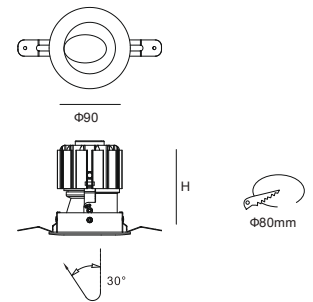

Item Description

- Mounting Type-** Recessed
- Housing-** Pure Aluminum Heat Sink
- Diffuser-** Frosted / Clear
- Life Span-** > 50,000 Hrs (Ta = 30°C LM70)
- Driver-** DC200mA | DC350mA
- Option-** Non Dimmable / Dimmable DALI / 0~ 10V/ Triac
- Standards-** EN60598-1 / EN60595-2-1

CODE	WATTAGE	LUMENS	CRI	KELVINS	DIMENSIONS
FARRFIN ADJUSTABLE-9	9W	702/792/882lm	90/80/70	3000K/4000K/5000K	Φ90x104mm
FARRFIN ADJUSTABLE-15	15W	1170/1320/1425lm	90/80/70	3000K/4000K/5000K	Φ90x116mm

Glass Options