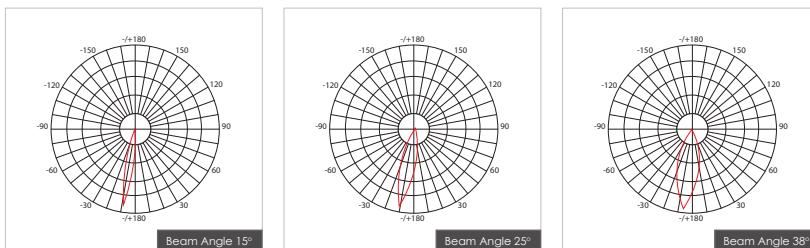

Objective

Using our latest technology to make a combination between decoration & efficiency.

Simple recessed adjustable hotel downlights with various beam angles & wattages as option.

Suitable for Hotels, Star-rated hotels, Clubs and Homes.

CODE	WATTAGE	LUMENS	CRI	KELVINS	DIMENSIONS
FARRFIN ADJUSTABLE-9	9W	702/792/882lm	90/80/70	3000K/4000K/5000K	Φ90x104mm
FARRFIN ADJUSTABLE-15	15W	1170/1320/1425lm	90/80/70	3000K/4000K/5000K	Φ90x116mm