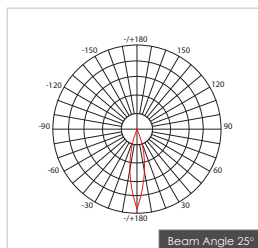

Glass Options

1. Clear PC 2. Frosted PC

Colours

01. White 02. Black 03. Silk White