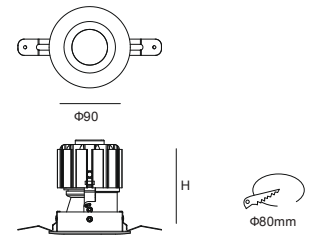

Item Description

Mounting Type- Recessed
Housing- Pure Aluminum Heat Sink
Diffuser- Frosted / Clear
Life Span- > 50,000 Hrs (Ta = 30°C LM70)
Driver- DC200mA | DC350mA
Option- Non Dimmable / Dimmable DALI / 0~ 10V/ Triac
Standards- EN60598-1 / EN60595-2-1

CODE	WATTAGE	LUMENS	CRI	KELVINS	DIMENSIONS
FARRFIN-9	9W	702/792/882lm	90/80/70	3000K/4000K/5000K	Φ90x104mm
FARRFIN-15	15W	1170/1320/1425lm	90/80/70	3000K/4000K/5000K	Φ90x116mm

Glass Options

1. Clear PC 2. Frosted PC