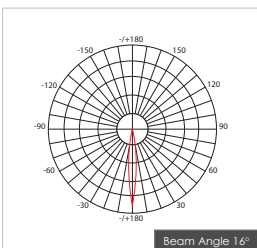

Glass Options

1. Clear PC 2. Frosted PC

Colours

01. White 02. Black 03. Silk White