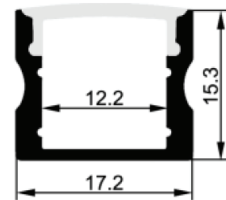

Item Description

Mounting Type- Surface mounted
Housing- Anodized Aluminum
Diffuser- PMMA opal/frosted/clear
Available length: 2m, 2.5m, 3m
Standards- EN60598-1 / EN60595-2-1

Objective

Surface mounted LED aluminum profile. Suitable for Hotels, Star-rated hotels, Clubs, and Homes.

CODE	LIGHT SOURCE	DIMENSIONS
BL1715	12mm LED strip	17.2*15.3mm

Accessories

Endcap

Mounting clip (plastic)

Mounting clip (metal)

Adjustable Clip