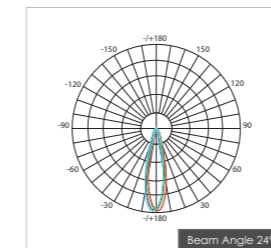

Objective

Rectangular LED grille downlight is unique designed with COB high power LED chip. High efficient reflector with COB LED provides high lumen output and wide beam angle.
Single head, double head and triple head provided for wide choice. Adjustable lighting direction offers various lighting orientation.

CODE	WATTAGE	LUMENS	CRI	KELVINS	DIMENSIONS
U-GRILL-1	8W	460-550lm	80/90	2700K/3000K/4000K/5000K/5000K	L100xW100xH135mm
U-GRILL-2	16W	1040-1250lm	80/90	2700K/3000K/4000K/5000K/5000K	L180xW100xH135mm
U-GRILL-3	24W	1550-1700lm	80/90	2700K/3000K/4000K/5000K/5000K	L260xW100xH135mm