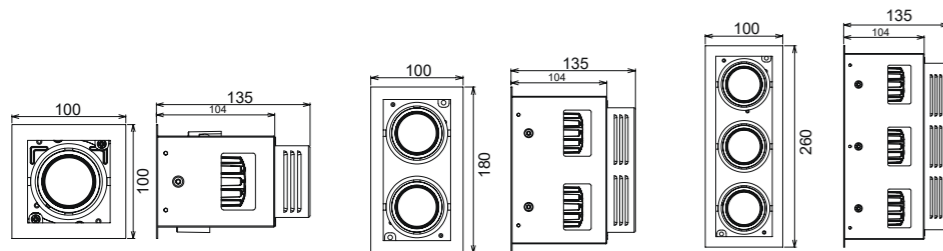

Drivers **bluelunar** TCI Helvar

**Item Description**

**Mounting Type-** Recessed  
**Housing-** Aluminum  
**Diffuser-** Frosted/Clear  
**Reflector-** Aluminum  
**Life Span-** > 50,000 Hrs (Ta = 30°C LM70)  
**Option-** Non Dimmable / Dimmable DALI / 0~ 10V/ Triac  
**Standards-** EN60598-1 / EN60595-2-1

**Objective**

Rectangular LED grille downlight is unique designed with COB high power LED chip. High efficient reflector with COB LED provides high lumen output and wide beam angle.  
 Single head, double head and triple head provided for wide choice. Adjustable lighting direction offers various lighting orientation.

CODE	WATTAGE	LUMENS	CRI	KELVINS	DIMENSIONS
U-GRILL-1	8W	460-550lm	80/90	2700K/3000K/4000K/5000K/5000K	L100xW100xH135mm
U-GRILL-2	16W	1040-1250lm	80/90	2700K/3000K/4000K/5000K/5000K	L180xW100xH135mm
U-GRILL-3	24W	1550-1700lm	80/90	2700K/3000K/4000K/5000K/5000K	L260xW100xH135mm