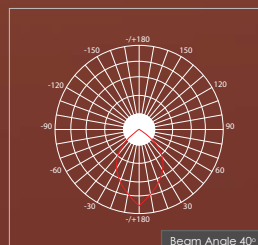

**Item Description**

**Mounting Type-** Recessed  
**Housing-** Pure Aluminum Heat Sink  
**Diffuser-** Frosted / Clear  
**Reflector-** Aluminum  
**Life Span-** > 50,000 Hrs (Ta = 30°C LM70)  
**Driver-** DC1500mA  
**Option-** Non Dimmable / Dimmable DALI / 0~ 10V/ Triac  
**Standards-** EN60598-1 / EN60595-2-1

CODE	WATTAGE	LUMENS	CRI	KELVINS	DIMENSIONS
FLUX-05	5W	342/378/423lm	90/80/70	3000K/4000K/5000K	Ø45x59mm

**Colours**

01 02 03

01. White 02. Black 03. Gold