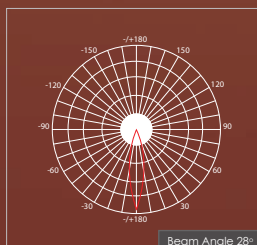

**Item Description**

**Mounting Type-** Recessed  
**Housing-** Pure Aluminum Heat Sink  
**Diffuser-** Frosted / Clear  
**Reflector-** Aluminum  
**Life Span-** > 50,000 Hrs (Ta = 30°C LM70)  
**Driver-** DC1500mA  
**Option-** Non Dimmable / Dimmable DALI / 0~ 10V/ Triac  
**Standards-** EN60598-1 / EN60595-2-1

CODE	WATTAGE	LUMENS	CRI	KELVINS	DIMENSIONS
FLUX-05	5W	342/378/423lm	90/80/70	3000K/4000K/5000K	Ø45x59mm

**Colours**

01 02 03

01. White 02. Black 03. Gold