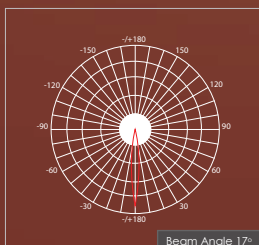

**Item Description**

**Mounting Type-** Recessed  
**Housing-** Pure Aluminum Heat Sink  
**Diffuser-** Frosted / Clear  
**Reflector-** Aluminum  
**Life Span-** > 50,000 Hrs (Ta = 30°C LM70)  
**Driver-** DC1500mA  
**Option-** Non Dimmable / Dimmable DALI / 0~ 10V/ Triac  
**Standards-** EN60598-1 / EN60595-2-1

CODE	WATTAGE	LUMENS	CRI	KELVINS	DIMENSIONS
FLUX-05	5W	342/378/423lm	90/80/70	3000K/4000K/5000K	Ø45x59mm

**Colours**

01 02 03

01. White 02. Black 03. Gold