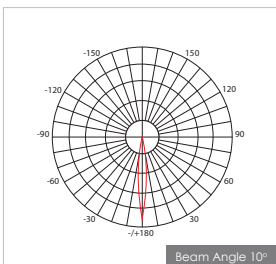

Item Description

- Mounting Type-** Recessed
- Housing-** Aluminum
- Diffuser-** Clear/Frosted
- Reflector-** Anti-Glare Optical Reflector
- Life Span-** > 50,000 Hrs (Ta = 30°C LM70)
- Option-** Non Dimmable / Dimmable DALI / 0~ 10V/ Triac
- Standards-** EN60598-1 / EN60595-2-1

Objective

Recess mounted LED downlights, with aluminum body in powder-coated, excellent aluminum heat sink and ultra tempered clear glass, equipped anti-glare optical reflector.

CODE	WATTAGE	LUMENS	CRI	KELVINS	DIMENSIONS
EMET-42	42W	3523/3623lm	80	3000K/4000K	Ø230x143mm
EMET-90	90W	6860/6960lm	80	3000K/4000K	Ø230x226mm