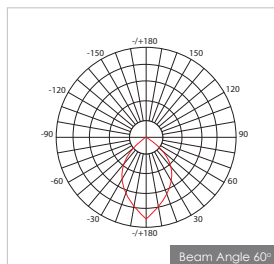

Item Description

- Mounting Type-** Recessed
- Housing-** Aluminum
- Diffuser-** Clear/Frosted
- Reflector-** Anti-Glare Optical Reflector
- Life Span-** > 50,000 Hrs (Ta = 30°C LM70)
- Option-** Non Dimmable / Dimmable DALI / 0~ 10V/ Triac
- Standards-** EN60598-1 / EN60595-2-1

Objective

Recess mounted LED downlights, with aluminum body in powder-coated, excellent aluminum heat sink and ultra tempered clear glass, equipped anti-glare optical reflector.

CODE	WATTAGE	LUMENS	CRI	KELVINS	DIMENSIONS
EMET-42	42W	3523/3623lm	80	3000K/4000K	Ø230x143mm
EMET-90	90W	6860/6960lm	80	3000K/4000K	Ø230x226mm