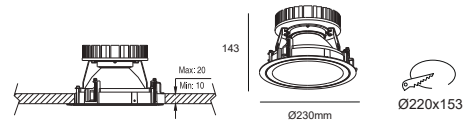

Item Description

- Mounting Type-** Recessed
- Housing-** Aluminum
- Diffuser-** Clear/Frosted
- Reflector-** Anti-Glare Optical Reflector
- Life Span-** > 50,000 Hrs (Ta = 30°C LM70)
- Option-** Non Dimmable / Dimmable DALI / 0~ 10V/ Triac
- Standards-** EN60598-1 / EN60595-2-1

Objective

Recess mounted LED downlights, with aluminum body in powder-coated, excellent aluminum heat sink and ultra tempered clear glass, equipped anti-glare optical reflector.

CODE	WATTAGE	LUMENS	CRI	KELVINS	DIMENSIONS
EMET-42	42W	3523/3623lm	80	3000K/4000K	Ø230x143mm
EMET-90	90W	6860/6960lm	80	3000K/4000K	Ø230x226mm