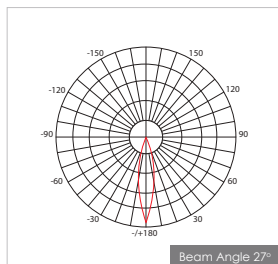

Item Description

- Mounting Type-** Recessed
- Housing-** Aluminum
- Diffuser-** Clear/Frosted
- Reflector-** Anti-Glare Optical Reflector
- Life Span-** > 50,000 Hrs (Ta = 30°C LM70)
- Option-** Non Dimmable / Dimmable DALI / 0~ 10V/ Triac
- Standards-** EN60598-1 / EN60595-2-1

Objective

Recess mounted LED downlights, with aluminum body in powder-coated, excellent aluminum heat sink and ultra tempered clear glass, equipped anti-glare optical reflector.

CODE	WATTAGE	LUMENS	CRI	KELVINS	DIMENSIONS
EMET-42	42W	3523/3623lm	80	3000K/4000K	Ø230x143mm
EMET-90	90W	6860/6960lm	80	3000K/4000K	Ø230x226mm