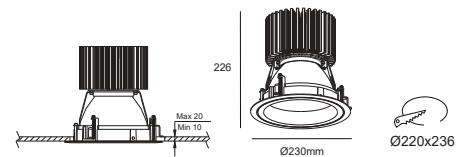

Item Description

- Mounting Type-** Recessed
- Housing-** Aluminum
- Diffuser-** Clear/Frosted
- Reflector-** Anti-Glare Optical Reflector
- Life Span-** > 50,000 Hrs (Ta = 30°C LM70)
- Option-** Non Dimmable / Dimmable DALI / 0~ 10V/ Triac
- Standards-** EN60598-1 / EN60595-2-1

Objective

Recess mounted LED downlights, with aluminum body in powder-coated, excellent aluminum heat sink and ultra tempered clear glass, equipped anti-glare optical reflector.

CODE	WATTAGE	LUMENS	CRI	KELVINS	DIMENSIONS
EMET-42	42W	3523/3623lm	80	3000K/4000K	Ø230x143mm
EMET-90	90W	6860/6960lm	80	3000K/4000K	Ø230x226mm