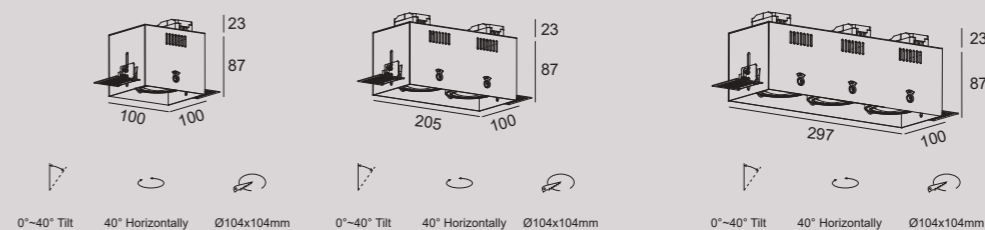

JELLY
Grille Lights Series