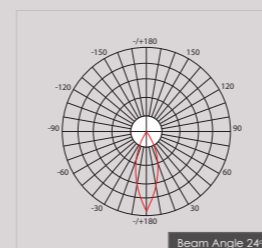

JELLY
Grille Lights Series