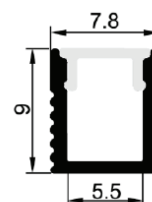

Item Description

Mounting Type- Surface

Housing- Anodized aluminum

Diffuser- PMMA Opal

Available length- 2m, 2.5m, 3m

Accessories- endcaps

Dimensions- W8*H9mm

Standards- EN60598-1 / EN60595-2-1