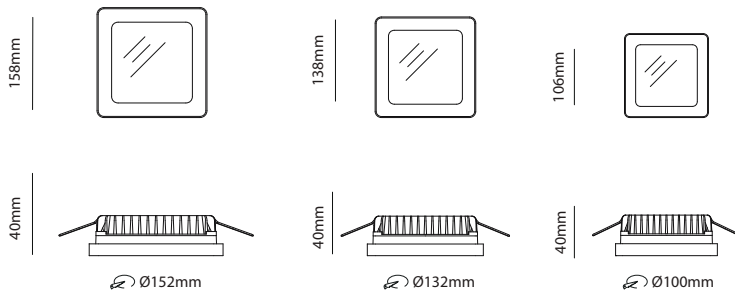

**Item Description**

**Mounting Type-** Ceiling Recessed  
**Housing-** Aluminum  
**Diffuser-** PMMA  
**Reflector-** White  
**Life Span-** > 50,000 Hrs (Ta = 30°C LM70)  
**Option-** Non Dimmable / Dimmable DALI / 0~ 10V/ Triac  
**Standards-** EN60598-1 / EN60595-2-1

**Objective**

Using our latest technology to make a combination between decoration & efficiency.

PATTERN is square, slim and thick frame height inside the ceiling <25mm, aluminum PCB equipped with SMD light source center emitting.

It can be used in Retails, Residentials and Hotels.

CODE	WATTAGE	LUMENS	CRI	KELVINS	DIMENSIONS
PATTERN-9	9W	800lm	>80	2700-3200K/3800-4200K/5700-6000K	Ø100x146mm
PATTERN-15	15W	1370lm	>80	2700-3200K/3800-4200K/5700-6000K	Ø132x178mm
PATTERN-20	20W	1800lm	>80	2700-3200K/3800-4200K/5700-6000K	Ø152x198mm