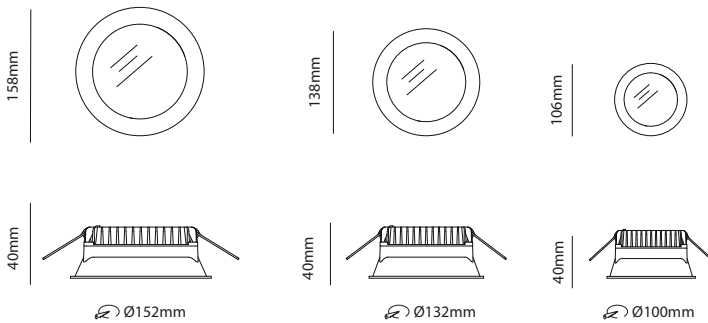

Item Description

Mounting Type- Ceiling Recessed
Housing- Die-Cast Aluminum
Diffuser- PMMA
Reflector- White
Life Span- > 50,000 Hrs (Ta = 30°C LM70)
Option- Non Dimmable / Dimmable DALI / 0~ 10V/ Triac
Standards- EN60598-1 / EN60595-2-1

Objective

Using our latest technology to make a combination between decoration & efficiency.
 PERILLIX-09-15-20 is round, slim trim and deep frame with total high <25mm. Aluminum PCB equipped with SMD light source center emitting.
 It can be used in Retail, Residential and Hotels.

CODE	WATTAGE	LUMENS	CRI	KELVINS	DIMENSIONS
PERILLIX-09	9W	800lm	>80	2700-3200K/3800-4200K/5700-6000K	Ø100x146mm
PERILLIX-15	15W	1370lm	>80	2700-3200K/3800-4200K/5700-6000K	Ø132x178mm
PERILLIX-20	20W	1800lm	>80	2700-3200K/3800-4200K/5700-6000K	Ø152x198mm