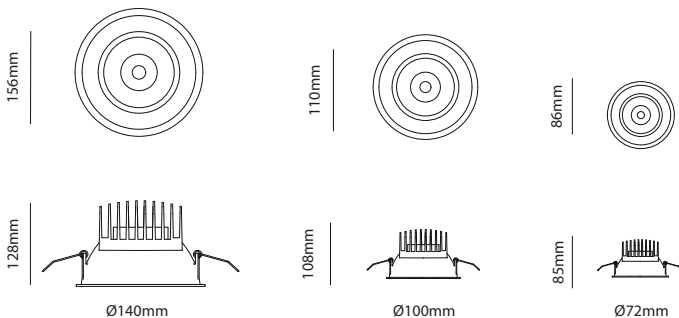

Item Description

Mounting Type- Ceiling Recessed

Housing- Aluminum

Diffuser- Grid Glass

Reflector- Aluminum

Life Span- > 50,000 Hrs (Ta = 30°C LM70)

Option- Non Dimmable / Dimmable DALI / 0~ 10V/ Triac

Standards- EN60598-1 / EN60595-2-1

CODE	WATTAGE	LUMENS	CRI	KELVINS	DIMENSIONS
POCOLOUR-09	9W	600lm	>80	2700-3200K/3800-4200K/5700-6000K	Ø72x171mm
POCOLOUR-15	15W	1100lm	>80	2700-3200K/3800-4200K/5700-6000K	Ø100x218mm
POCOLOUR-25	25W	1900lm	>80	2700-3200K/3800-4200K/5700-6000K	Ø140x284mm