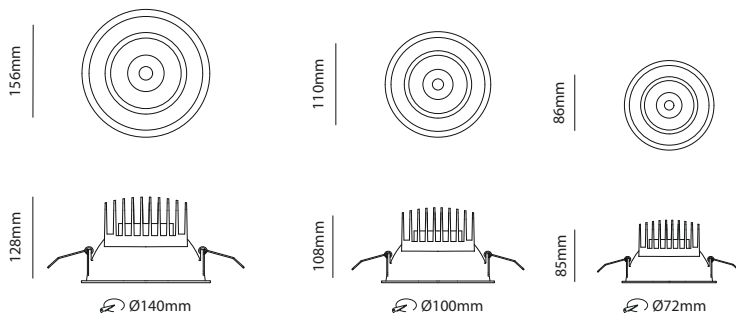

Item Description

Mounting Type- Ceiling Recessed
Housing- Aluminum
Diffuser- Grid Glass
Reflector- Aluminum
Life Span- > 50,000 Hrs (Ta = 30°C LM70)
Option- Non Dimmable / Dimmable DALI / 0~ 10V/ Triac
Standards- EN60598-1 / EN60595-2-1

CODE	WATTAGE	LUMENS	CRI	KELVINS	DIMENSIONS
PROXIMA-05(SMD)	05W	160lm	>80	2700-3200K/3800-4200K/5700-6000K	Ø72x171mm
PROXIMA-09(SMD)	09W	300lm	>80	2700-3200K/3800-4200K/5700-6000K	Ø100x218mm
PROXIMA-10(COB)	10W	600lm	>80	2700-3200K/3800-4200K/5700-6000K	Ø72x171mm
PROXIMA-12(SMD)	12W	500lm	>80	2700-3200K/3800-4200K/5700-6000K	Ø140x284mm
PROXIMA-15(COB)	15W	900lm	>80	2700-3200K/3800-4200K/5700-6000K	Ø100x218mm
PROXIMA-20(COB)	20W	1350lm	>80	2700-3200K/3800-4200K/5700-6000K	Ø140x284mm