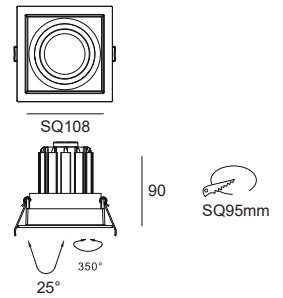

Item Description

- Mounting Type-** Recessed
- Housing-** Pure Aluminum Heat Sink
- Diffuser-** Frosted / Clear
- Reflector-** Aluminum
- Life Span-** > 50,000 Hrs (Ta = 30°C LM70)
- Driver-** DC300mA
- Option-** Non Dimmable / Dimmable DALI / 0~ 10V/ Triac
- Standards-** EN60598-1 / EN60595-2-1

CODE	WATTAGE	LUMENS	CRI	KELVINS	DIMENSIONS
FONDOR SQUARE-13	13W	950/1066/1105lm	90/80/70	3000K/4000K/5000K	SQ108x90mm

Colours

01 02 03

01. White 02. Black 03. Silk White