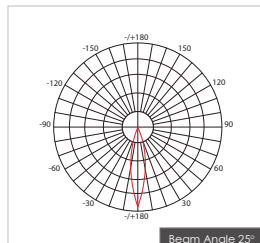

Objective

360° rotatable can also be adjustable, to meet different requirement of lighting, Anti-glare focus lights design, specialized for furniture stores as well as exclusive shop, Square shape with all wattage series included to meet the different design requirement.

CODE	WATTAGE	LUMENS	CRI	KELVINS	DIMENSIONS
FONDOR SQUARE-13	13W	950/1066/1105lm	90/80/70	3000K/4000K/5000K	SQ108x90mm