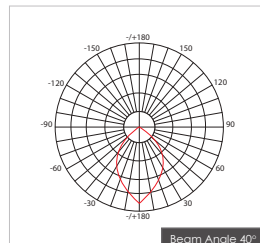

Objective

360° rotatable can also be adjustable, to meet different requirement of lighting, Anti-glare focus lights design, specialized for furniture stores as well as exclusive shop, Square shape with all wattage series included to meet the different design requirement.

CODE	WATTAGE	LUMENS	CRI	KELVINS	DIMENSIONS
FONDOR SQUARE-13	13W	950/1066/1105lm	90/80/70	3000K/4000K/5000K	SQ108x90mm