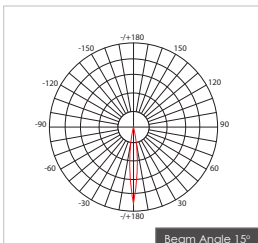

Objective

360° rotatable can also be adjustable, to meet different requirement of lighting, Anti-glare focus lights design, specialized for furniture stores as well as exclusive shop, Square shape with all wattage series included to meet the different design requirement.

CODE	WATTAGE	LUMENS	CRI	KELVINS	DIMENSIONS
FONDOR SQUARE-13	13W	950/1066/1105lm	90/80/70	3000K/4000K/5000K	SQ108x90mm