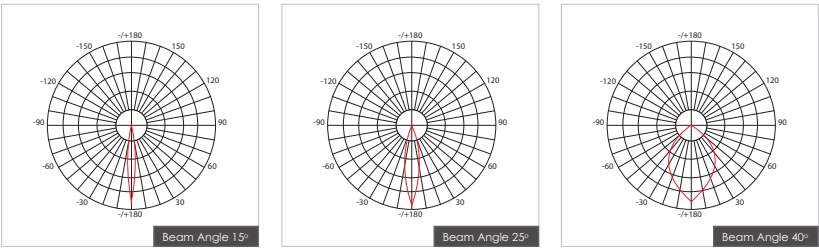

Colours

01 02 03

01. White 02. Black 03. Silk White