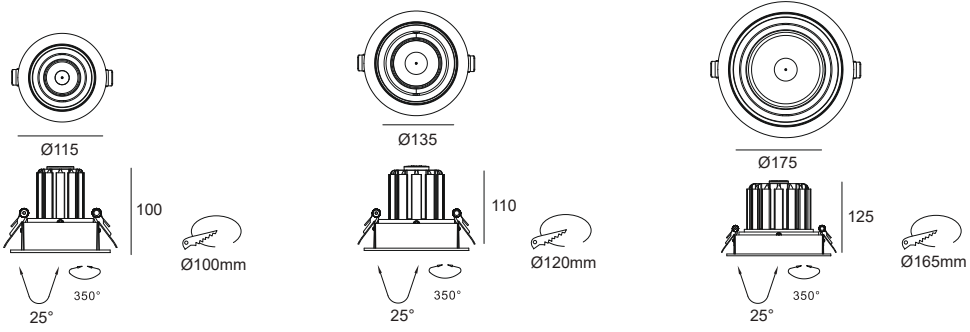

Item Description

Mounting Type- Recessed
Housing- Pure Aluminum Heat Sink
Diffuser- Frosted / Clear
Reflector- Aluminum
Life Span- > 50,000 Hrs (Ta = 30°C LM70)
Driver- DC300mA | DC500mA | DC700mA
Option- Non Dimmable / Dimmable DALI / 0~ 10V/ Triac
Standards- EN60598-1 / EN60595-2-1

Objective

360° rotatable can also be adjustable, to meet different requirement of lighting, Anti-glare focus lights design, specialized for furniture stores as well as exclusive shop, Round shape with all wattage series included to meet the different design requirement.

CODE	WATTAGE	LUMENS	CRI	KELVINS	DIMENSIONS
FONDOR-13	13W	950/1066/1105lm	90/80/70	3000K/4000K/5000K	Φ115x100mm
FONDOR-20	20W	1430/1600/1650lm	90/80/70	3000K/4000K/5000K	Φ135x110mm
FONDOR-30	30W	2190/2350/2450lm	90/80/70	3000K/4000K/5000K	Φ175x125mm