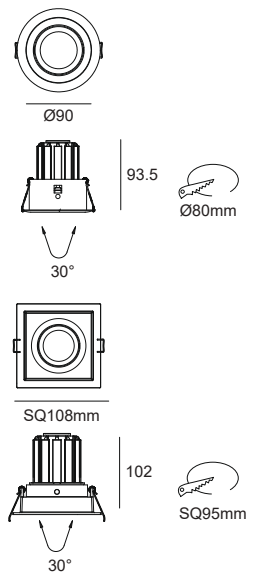

Item Description

- Mounting Type-** Recessed
- Housing-** Pure Aluminum Heat Sink
- Diffuser-** Frosted / Clear
- Reflector-** Aluminum
- Life Span-** > 50,000 Hrs (Ta = 30°C LM70)
- Driver-** DC450mA | DC450mA
- Option-** Non Dimmable / Dimmable DALI / 0~ 10V/ Triac
- Standards-** EN60598-1 / EN60595-2-1

It is suitable for Hotels, Star-rated hotels, Clubs, and Homes.

CODE	WATTAGE	LUMENS	CRI	KELVINS	DIMENSIONS
FARBOON R-13	13W	1019/1144/1275lm	90/80/70	3000K/4000K/5000K	Φ90x93.5mm
FARBOON SQUARE R-13	13W	1019/1144/1275lm	90/80/70	3000K/4000K/5000K	SQ108x102mm