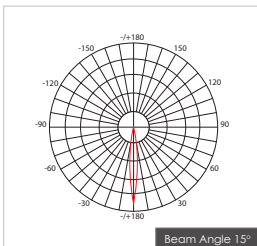

Glass Options

1. Clear PC 2. Frosted PC

Colours

01. White 02. Black 03. Silk White