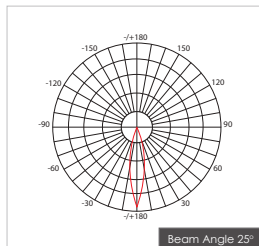

Glass Options

1. Clear PC 2. Frosted PC

Colours

01. White 02. Black 03. Silk White