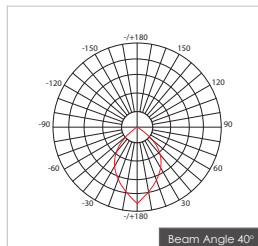

Glass Options

1. Clear PC 2. Frosted PC

Colours

01. White 02. Black 03. Silk White