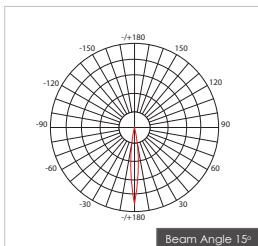

Glass Options

1. Clear PC 2. Frosted PC

Colours

01. White 02. Black 03. Silk White