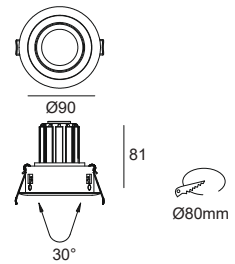

Item Description

- Mounting Type-** Recessed
- Housing-** Pure Aluminum Heat Sink
- Diffuser-** Frosted / Clear
- Reflector-** Aluminum
- Life Span-** > 50,000 Hrs (Ta = 30°C LM70)
- Driver-** DC450mA | DC450mA
- Option-** Non Dimmable / Dimmable DALI / 0~ 10V/ Triac
- Standards-** EN60598-1 / EN60595-2-1

These are suitable for Hotels, Star-rated hotels, Clubs and Homes.

CODE	WATTAGE	LUMENS	CRI	KELVINS	DIMENSIONS
FARBOON F-13	13W	1019/1144/1275lm	90/80/70	3000K/4000K/5000K	Φ90x81mm
FARBOON SQUARE F-13	13W	1019/1144/1275lm	90/80/70	3000K/4000K/5000K	SQ90x82.5mm