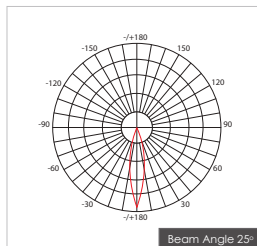

Glass Options

1. Clear PC 2. Frosted PC

Colours

01. White 02. Black 03. Silk White