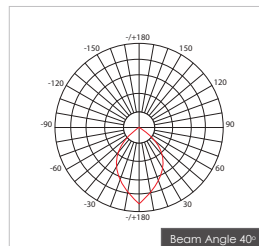

Glass Options

1. Clear PC 2. Frosted PC

Colours

01. White 02. Black 03. Silk White