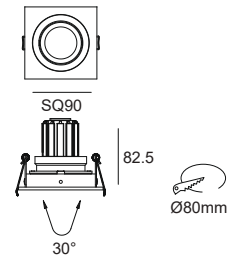

Glass Options

1. Clear PC 2. Frosted PC

Colours

01. White 02. Black 03. Silk White