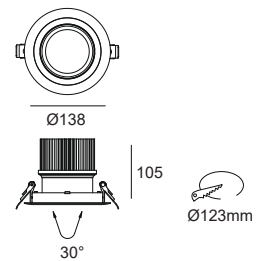

**Item Description**

- Mounting Type-** Recessed
- Housing-** Pure Aluminum Heat Sink
- Diffuser-** Frosted / Clear
- Reflector-** Aluminum
- Life Span-** > 50,000 Hrs (Ta = 30°C LM70)
- Driver-** DC700mA | DC700mA
- Option-** Non Dimmable / Dimmable DALI / 0~ 10V/ Triac
- Standards-** EN60598-1 / EN60595-2-1

**Objective**

FOLESS F-26 & FOLESS SQUARE F -26 is recessed downlight with the quality aluminum body in powder-coated, with multiple reflecting angles of an anti-dazzle reflector for selection, Excellent heat sink capability, remote LED driver.

These are suitable for Hotels, Star-rated hotels, Clubs and Homes.

CODE	WATTAGE	LUMENS	CRI	KELVINS	DIMENSIONS
FOLESS F-26	26W	2028/2288/2548lm	90/80/70	3000K/4000K/5000K	Φ138x105mm
FOLESS SQUARE F-26	26W	2028/2288/2548lm	90/80/70	3000K/4000K/5000K	SQ138x105mm