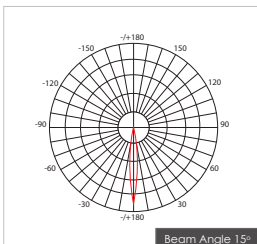

Glass Options

1. Clear PC 2. Frosted PC

Colours

01. White 02. Black 03. Silk White