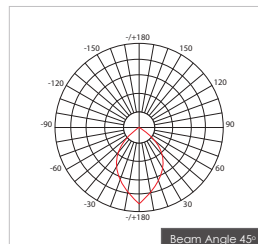

Glass Options

1. Clear PC 2. Frosted PC

Colours

01. White 02. Black 03. Silk White