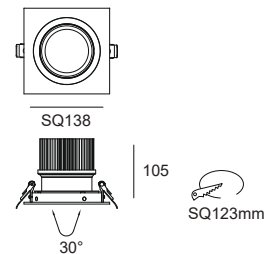

**Item Description**

- Mounting Type-** Recessed
- Housing-** Pure Aluminum Heat Sink
- Diffuser-** Frosted / Clear
- Reflector-** Aluminum
- Life Span-** > 50,000 Hrs (Ta = 30°C LM70)
- Driver-** DC700mA | DC700mA
- Option-** Non Dimmable / Dimmable DALI / 0~ 10V/ Triac
- Standards-** EN60598-1 / EN60595-2-1

**Objective**

FOLESS F-26 & FOLESS SQUARE F -26 is recessed downlight with the quality aluminum body in powder-coated, with multiple reflecting angles of an anti-dazzle reflector for selection, Excellent heat sink capability, remote LED driver.

These are suitable for Hotels, Star-rated hotels, Clubs and Homes.

CODE	WATTAGE	LUMENS	CRI	KELVINS	DIMENSIONS
FOLESS F-26	26W	2028/2288/2548lm	90/80/70	3000K/4000K/5000K	Φ138x105mm
FOLESS SQUARE F-26	26W	2028/2288/2548lm	90/80/70	3000K/4000K/5000K	SQ138x105mm