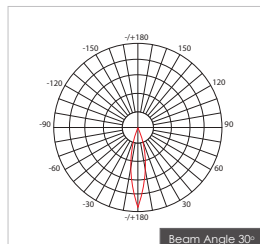

Glass Options

1. Clear PC 2. Frosted PC

Colours

01. White 02. Black 03. Silk White