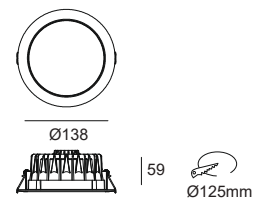

Colours

01 02 03

01. White 02. Black 03. Silk White