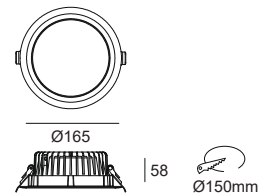

Colours

01 02 03

01. White 02. Black 03. Silk White