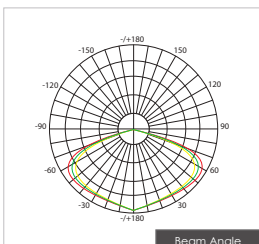

Colours

01 02 03

01. White 02. Black 03. Silk White