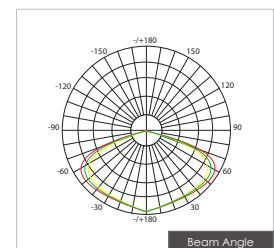

Objective

Recessed mounted circular LED downlights luminaire with die-cast aluminum in white powder coating finish, especially designed heat sink, anti glare diffuser and separate energy efficient electronic.

These are suitable for Living rooms, Corridors, Hotels, Exhibition Halls, Shopping Malls, Brandchain Stores and so on.

CODE	WATTAGE	LUMENS	CRI	KELVINS	DIMENSIONS
FLAP-19	19W	1482/1672/1862lm	90/80/70	3000K/4000K/5000K	Φ190x58mm
FLAP-24	24W	1872/2112/2352lm	90/80/70	3000K/4000K/5000K	Φ230x66mm
FLAP-30	30W	2340/2550/2940lm	90/80/70	3000K/4000K/5000K	Φ230x66mm