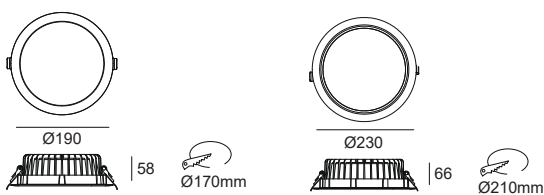

**Item Description**

**Mounting Type-** Recessed  
**Housing-** Die-cast aluminum  
**Diffuser-** Anti-glare  
**Life Span-** > 50,000 Hrs (Ta = 30°C LM70)  
**Driver-** DC700mA | DC700mA  
**Option-** Non Dimmable / Dimmable DALI / 0~ 10V/ Triac  
**Standards-** EN60598-1 / EN60595-2-1

**Objective**

Recessed mounted circular LED downlights luminaire with die-cast aluminum in white powder coating finish, especially designed heat sink, anti glare diffuser and separate energy efficient electronic.

These are suitable for Living rooms, Corridors, Hotels, Exhibition Halls, Shopping Malls, Brandchain Stores and so on.

CODE	WATTAGE	LUMENS	CRI	KELVINS	DIMENSIONS
FLAP-19	19W	1482/1672/1862lm	90/80/70	3000K/4000K/5000K	Φ190x58mm
FLAP-24	24W	1872/2112/2352lm	90/80/70	3000K/4000K/5000K	Φ230x66mm
FLAP-30	30W	2340/2550/2940lm	90/80/70	3000K/4000K/5000K	Φ230x66mm