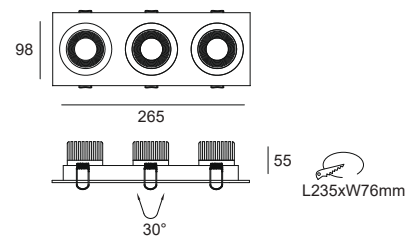

Item Description

- Mounting Type-** Recessed
- Housing-** Pure Aluminum Heat Sink
- Diffuser-** Frosted / Clear
- Reflector-** Black/Aluminum
- Life Span-** > 50,000 Hrs (Ta = 30°C LM70)
- Driver-** DC500mA
- Option-** Non Dimmable / Dimmable DALI / 0~ 10V/ Triac
- Standards-** EN60598-1 / EN60595-2-1

CODE	WATTAGE	LUMENS	CRI	KELVINS	DIMENSIONS
FOTOON 3	3x5W	1020/1260/1500lm	90/80/70	3000K/4000K/5000K	265x98mm

Glass Options

1. Clear PC 2. Frosted PC

Colours

01. White 02. Black 03. Silk White