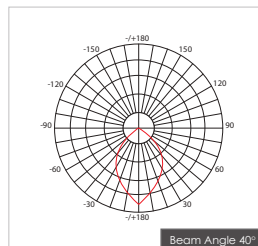

Item Description

- Mounting Type-** Recessed
- Housing-** Pure Aluminum Heat Sink
- Diffuser-** Frosted / Clear
- Reflector-** Black/Aluminum
- Life Span-** > 50,000 Hrs (Ta = 30°C LM70)
- Driver-** DC500mA
- Option-** Non Dimmable / Dimmable DALI / 0~ 10V/ Triac
- Standards-** EN60598-1 / EN60595-2-1

CODE	WATTAGE	LUMENS	CRI	KELVINS	DIMENSIONS
FOTOON 3	3x5W	1020/1260/1500lm	90/80/70	3000K/4000K/5000K	265x98mm

Glass Options

1. Clear PC 2. Frosted PC

Colours

01. White 02. Black 03. Silk White