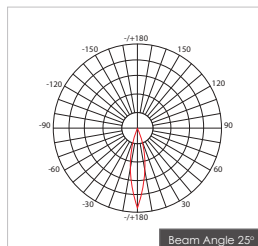

Item Description

- Mounting Type-** Recessed
- Housing-** Pure Aluminum Heat Sink
- Diffuser-** Frosted / Clear
- Reflector-** Black/Aluminum
- Life Span-** > 50,000 Hrs (Ta = 30°C LM70)
- Driver-** DC500mA
- Option-** Non Dimmable / Dimmable DALI / 0~ 10V/ Triac
- Standards-** EN60598-1 / EN60595-2-1

CODE	WATTAGE	LUMENS	CRI	KELVINS	DIMENSIONS
FOTOON 3	3x5W	1020/1260/1500lm	90/80/70	3000K/4000K/5000K	265x98mm

Glass Options

1. Clear PC 2. Frosted PC

Colours

01. White 02. Black 03. Silk White