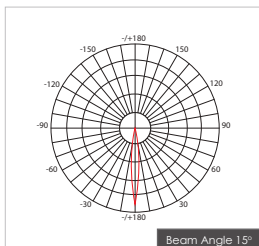

Item Description

- Mounting Type-** Recessed
- Housing-** Pure Aluminum Heat Sink
- Diffuser-** Frosted / Clear
- Reflector-** Black/Aluminum
- Life Span-** > 50,000 Hrs (Ta = 30°C LM70)
- Driver-** DC500mA
- Option-** Non Dimmable / Dimmable DALI / 0~ 10V/ Triac
- Standards-** EN60598-1 / EN60595-2-1

CODE	WATTAGE	LUMENS	CRI	KELVINS	DIMENSIONS
FOTOON 3	3x5W	1020/1260/1500lm	90/80/70	3000K/4000K/5000K	265x98mm

Glass Options

1. Clear PC 2. Frosted PC

Colours

01. White 02. Black 03. Silk White