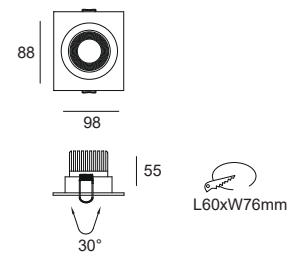

Item Description

- Mounting Type-** Recessed
- Housing-** Pure Aluminum Heat Sink
- Diffuser-** Frosted / Clear
- Reflector-** Black/Aluminum
- Life Span-** > 50,000 Hrs (Ta = 30°C LM70)
- Driver-** DC500mA
- Option-** Non Dimmable / Dimmable DALI / 0~ 10V/ Triac
- Standards-** EN60598-1 / EN60595-2-1

CODE	WATTAGE	LUMENS	CRI	KELVINS	DIMENSIONS
FOTOON 1	05W	340/420/500lm	90/80/70	3000K/4000K/5000K	98x88mm

Glass Options

1. Clear PC 2. Frosted PC

Colours

01. White 02. Black 03. Silk White