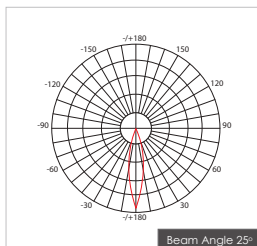

Item Description

- Mounting Type-** Recessed
- Housing-** Pure Aluminum Heat Sink
- Diffuser-** Frosted / Clear
- Reflector-** Black/Aluminum
- Life Span-** > 50,000 Hrs (Ta = 30°C LM70)
- Driver-** DC500mA
- Option-** Non Dimmable / Dimmable DALI / 0~ 10V/ Triac
- Standards-** EN60598-1 / EN60595-2-1

CODE	WATTAGE	LUMENS	CRI	KELVINS	DIMENSIONS
FOTOON 1	05W	340/420/500lm	90/80/70	3000K/4000K/5000K	98x88mm

Glass Options

1. Clear PC 2. Frosted PC

Colours

01. White 02. Black 03. Silk White