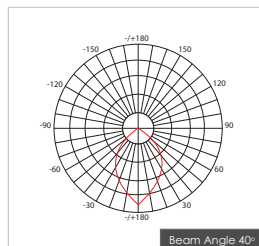

Item Description

- Mounting Type-** Recessed
- Housing-** Pure Aluminum Heat Sink
- Diffuser-** Frosted / Clear
- Reflector-** Black/Aluminum
- Life Span-** > 50,000 Hrs (Ta = 30°C LM70)
- Driver-** DC500mA
- Option-** Non Dimmable / Dimmable DALI / 0~ 10V/ Triac
- Standards-** EN60598-1 / EN60595-2-1

CODE	WATTAGE	LUMENS	CRI	KELVINS	DIMENSIONS
FOTOON 1	05W	340/420/500lm	90/80/70	3000K/4000K/5000K	98x88mm

Glass Options

1. Clear PC 2. Frosted PC

Colours

01. White 02. Black 03. Silk White