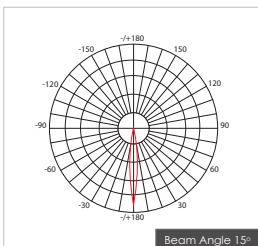

Item Description

- Mounting Type-** Recessed
- Housing-** Pure Aluminum Heat Sink
- Diffuser-** Frosted / Clear
- Reflector-** Black/Aluminum
- Life Span-** > 50,000 Hrs (Ta = 30°C LM70)
- Driver-** DC500mA
- Option-** Non Dimmable / Dimmable DALI / 0~ 10V/ Triac
- Standards-** EN60598-1 / EN60595-2-1

CODE	WATTAGE	LUMENS	CRI	KELVINS	DIMENSIONS
FOTOON 1	05W	340/420/500lm	90/80/70	3000K/4000K/5000K	98x88mm

Glass Options

1. Clear PC 2. Frosted PC

Colours

01. White 02. Black 03. Silk White