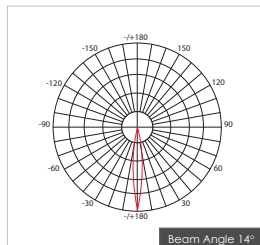

**Item Description**

- Mounting Type-** Recessed
- Housing-** Pure Aluminum Heat Sink
- Diffuser-** Clear
- Reflector-** Black / White
- Life Span-** > 50,000 Hrs (Ta = 30°C LM70)
- Driver-** DC700mA
- Option-** Non Dimmable / Dimmable DALI / 0~ 10V/ Triac
- Standards-** EN60598-1 / EN60595-2-1

CODE	WATTAGE	LUMENS	CRI	KELVINS	DIMENSIONS
FINLENS 2-30	30W	2250/2350/2460lm	90/80/70	3000K/4000K/5000K	363x140mm

**Colours**

01 02 03

01. White 02. Black 03. Silk White