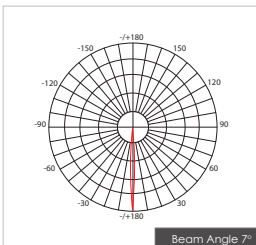

**Item Description**

- Mounting Type-** Recessed
- Housing-** Pure Aluminum Heat Sink
- Diffuser-** Clear
- Reflector-** Black / White
- Life Span-** > 50,000 Hrs (Ta = 30°C LM70)
- Driver-** DC700mA
- Option-** Non Dimmable / Dimmable DALI / 0~ 10V/ Triac
- Standards-** EN60598-1 / EN60595-2-1

CODE	WATTAGE	LUMENS	CRI	KELVINS	DIMENSIONS
FINLENS 2-30	30W	2250/2350/2460lm	90/80/70	3000K/4000K/5000K	363x140mm

**Colours**

01 02 03

01. White 02. Black 03. Silk White