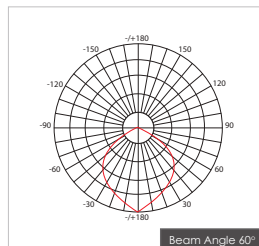

**Item Description**

- Mounting Type-** Recessed
- Housing-** Pure Aluminum Heat Sink
- Diffuser-** Clear
- Reflector-** Black / White
- Life Span-** > 50,000 Hrs (Ta = 30°C LM70)
- Driver-** DC700mA
- Option-** Non Dimmable / Dimmable DALI / 0~ 10V/ Triac
- Standards-** EN60598-1 / EN60595-2-1

CODE	WATTAGE	LUMENS	CRI	KELVINS	DIMENSIONS
FINLENS 2-30	30W	2250/2350/2460lm	90/80/70	3000K/4000K/5000K	363x140mm

**Colours**

01 02 03

01. White 02. Black 03. Silk White