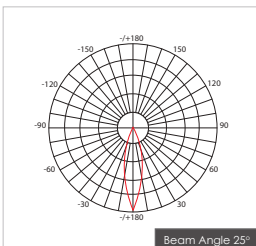

**Item Description**

- Mounting Type-** Recessed
- Housing-** Pure Aluminum Heat Sink
- Diffuser-** Clear
- Reflector-** Black / White
- Life Span-** > 50,000 Hrs (Ta = 30°C LM70)
- Driver-** DC700mA
- Option-** Non Dimmable / Dimmable DALI / 0~ 10V/ Triac
- Standards-** EN60598-1 / EN60595-2-1

CODE	WATTAGE	LUMENS	CRI	KELVINS	DIMENSIONS
FINLENS 2-30	30W	2250/2350/2460lm	90/80/70	3000K/4000K/5000K	363x140mm

**Colours**

01 02 03

01. White 02. Black 03. Silk White