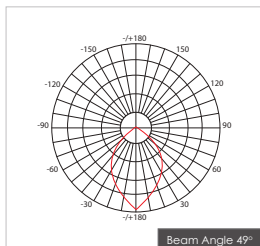

**Item Description**

- Mounting Type-** Recessed
- Housing-** Pure Aluminum Heat Sink
- Diffuser-** Clear
- Reflector-** Black / White
- Life Span-** > 50,000 Hrs (Ta = 30°C LM70)
- Driver-** DC700mA
- Option-** Non Dimmable / Dimmable DALI / 0~ 10V/ Triac
- Standards-** EN60598-1 / EN60595-2-1

CODE	WATTAGE	LUMENS	CRI	KELVINS	DIMENSIONS
FINLENS 2-30	30W	2250/2350/2460lm	90/80/70	3000K/4000K/5000K	363x140mm

**Colours**

01 02 03

01. White 02. Black 03. Silk White