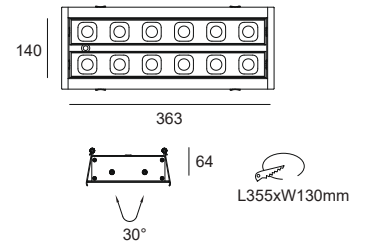

**Item Description**

- Mounting Type-** Recessed
- Housing-** Pure Aluminum Heat Sink
- Diffuser-** Clear
- Reflector-** Black / White
- Life Span-** > 50,000 Hrs (Ta = 30°C LM70)
- Driver-** DC700mA
- Option-** Non Dimmable / Dimmable DALI / 0~ 10V/ Triac
- Standards-** EN60598-1 / EN60595-2-1

CODE	WATTAGE	LUMENS	CRI	KELVINS	DIMENSIONS
FINLENS 2-30	30W	2250/2350/2460lm	90/80/70	3000K/4000K/5000K	363x140mm

**Colours**

01 02 03

01. White 02. Black 03. Silk White