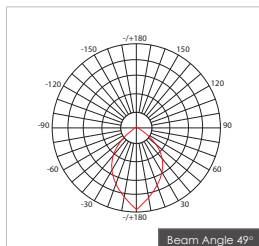

**Item Description**

- Mounting Type-** Recessed
- Housing-** Pure Aluminum Heat Sink
- Diffuser-** Clear
- Reflector-** Black / White
- Life Span-** > 50,000 Hrs (Ta = 30°C LM70)
- Driver-** DC700mA
- Option-** Non Dimmable / Dimmable DALI / 0~ 10V/ Triac
- Standards-** EN60598-1 / EN60595-2-1

CODE	WATTAGE	LUMENS	CRI	KELVINS	DIMENSIONS
FINLENS 1-16	16W	1168/1248/1280lm	90/80/70	3000K/4000K/5000K	363x77mm

**Colours**

01 02 03

01. White 02. Black 03. Silk White