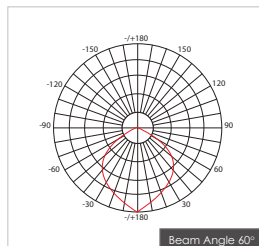

**Item Description**

- Mounting Type-** Recessed
- Housing-** Pure Aluminum Heat Sink
- Diffuser-** Clear
- Reflector-** Black / White
- Life Span-** > 50,000 Hrs (Ta = 30°C LM70)
- Driver-** DC700mA
- Option-** Non Dimmable / Dimmable DALI / 0~ 10V/ Triac
- Standards-** EN60598-1 / EN60595-2-1

CODE	WATTAGE	LUMENS	CRI	KELVINS	DIMENSIONS
FINLENS 1-16	16W	1168/1248/1280lm	90/80/70	3000K/4000K/5000K	363x77mm

**Colours**

01 02 03

01. White 02. Black 03. Silk White