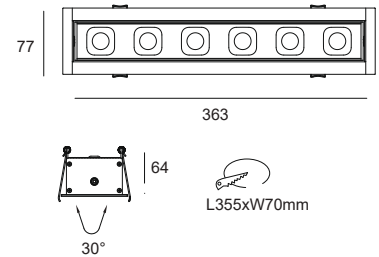

**Item Description**

- Mounting Type-** Recessed
- Housing-** Pure Aluminum Heat Sink
- Diffuser-** Clear
- Reflector-** Black / White
- Life Span-** > 50,000 Hrs (Ta = 30°C LM70)
- Driver-** DC700mA
- Option-** Non Dimmable / Dimmable DALI / 0~ 10V/ Triac
- Standards-** EN60598-1 / EN60595-2-1

CODE	WATTAGE	LUMENS	CRI	KELVINS	DIMENSIONS
FINLENS 1-16	16W	1168/1248/1280lm	90/80/70	3000K/4000K/5000K	363x77mm

**Colours**

01 02 03

01. White 02. Black 03. Silk White