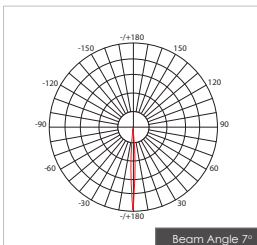

**Item Description**

- Mounting Type-** Recessed
- Housing-** Pure Aluminum Heat Sink
- Diffuser-** Clear
- Reflector-** Black / White
- Life Span-** > 50,000 Hrs (Ta = 30°C LM70)
- Driver-** DC700mA
- Option-** Non Dimmable / Dimmable DALI / 0~ 10V/ Triac
- Standards-** EN60598-1 / EN60595-2-1

CODE	WATTAGE	LUMENS	CRI	KELVINS	DIMENSIONS
FINLENS 1-16	16W	1168/1248/1280lm	90/80/70	3000K/4000K/5000K	363x77mm

**Colours**

01 02 03

01. White 02. Black 03. Silk White