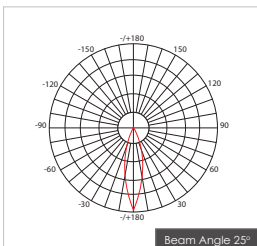

**Item Description**

- Mounting Type-** Recessed
- Housing-** Pure Aluminum Heat Sink
- Diffuser-** Clear
- Reflector-** Black / White
- Life Span-** > 50,000 Hrs (Ta = 30°C LM70)
- Driver-** DC700mA
- Option-** Non Dimmable / Dimmable DALI / 0~ 10V/ Triac
- Standards-** EN60598-1 / EN60595-2-1

CODE	WATTAGE	LUMENS	CRI	KELVINS	DIMENSIONS
FINLENS 1-16	16W	1168/1248/1280lm	90/80/70	3000K/4000K/5000K	363x77mm

**Colours**

01 02 03

01. White 02. Black 03. Silk White