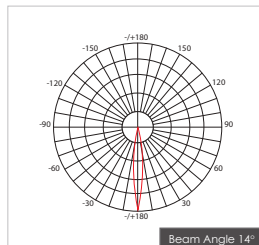

**Item Description**

- Mounting Type-** Recessed
- Housing-** Pure Aluminum Heat Sink
- Diffuser-** Clear
- Reflector-** Black / White
- Life Span-** > 50,000 Hrs (Ta = 30°C LM70)
- Driver-** DC700mA
- Option-** Non Dimmable / Dimmable DALI / 0~ 10V/ Triac
- Standards-** EN60598-1 / EN60595-2-1

CODE	WATTAGE	LUMENS	CRI	KELVINS	DIMENSIONS
FINLENS 1-16	16W	1168/1248/1280lm	90/80/70	3000K/4000K/5000K	363x77mm

**Colours**

01 02 03

01. White 02. Black 03. Silk White