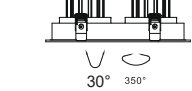

CODE	WATTAGE	LUMENS	CRI	KELVINS	DIMENSIONS
FORKASK-13	13W	936/1050/1066lm	90/80/70	3000K/4000K/5000K	SQ108x90mm
FORKASK-215	2x15W	2340/2610/2850lm	90/80/70	3000K/4000K/5000K	275x140mm

SQ108

90

SQ95mm

275

103

L260xW130mm

Glass Options

1. Clear PC 2. Frosted PC

Colours

01 02 03
 01. White 02. Black 03. Silk White