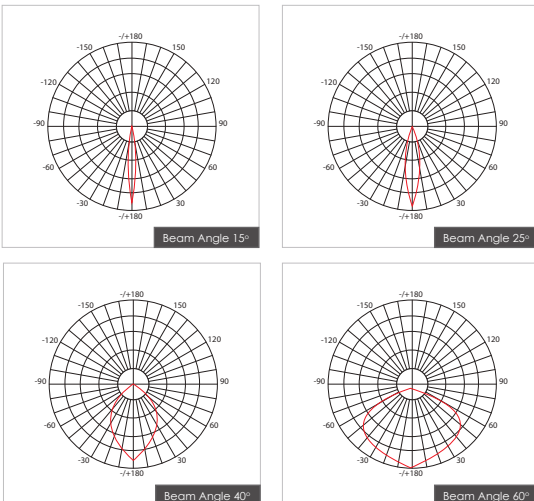

**Item Description**

**Mounting Type-** Recessed  
**Housing-** Pure Aluminum Heat Sink  
**Diffuser-** Frosted / Clear  
**Reflector-** Aluminum  
**Life Span-** > 50,000 Hrs (Ta = 30°C LM70)  
**Driver-** DC800mA  
**Option-** Non Dimmable / Dimmable DALI / 0~ 10V/ Triac  
**Standards-** EN60598-1 / EN60595-2-1

CODE	WATTAGE	LUMENS	CRI	KELVINS	DIMENSIONS
FORKASK-35	35W	2730/3080/3360lm	90/80/70	3000K/4000K/5000K	SQ180x136mm

**Glass Options**

1. Clear PC 2. Frosted PC

**Colours**

01. White 02. Black 03. Silk White