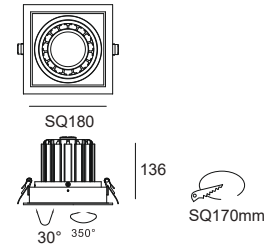

**Item Description**

**Mounting Type-** Recessed  
**Housing-** Pure Aluminum Heat Sink  
**Diffuser-** Frosted / Clear  
**Reflector-** Aluminum  
**Life Span-** > 50,000 Hrs (Ta = 30°C LM70)  
**Driver-** DC800mA  
**Option-** Non Dimmable / Dimmable DALI / 0~ 10V/ Triac  
**Standards-** EN60598-1 / EN60595-2-1

CODE	WATTAGE	LUMENS	CRI	KELVINS	DIMENSIONS
FORKASK-35	35W	2730/3080/3360lm	90/80/70	3000K/4000K/5000K	SQ180x136mm

**Glass Options**

1. Clear PC 2. Frosted PC

**Colours**

01. White 02. Black 03. Silk White