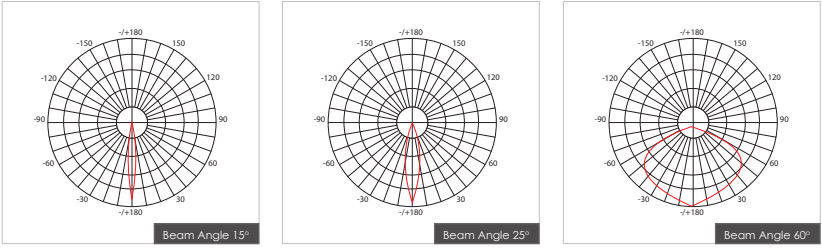

Item Description

Mounting Type- Recessed
Housing- Pure Aluminum Heat Sink
Diffuser- Frosted / Clear
Reflector- White / Black / Chrome / Aluminum
Life Span- > 50,000 Hrs (Ta = 30°C LM70)
Driver- DC250mA
Option- Non Dimmable / Dimmable DALI / 0~ 10V/ Triac
Standards- EN60598-1 / EN60595-2-1

CODE	WATTAGE	LUMENS	CRI	KELVINS	DIMENSIONS
FIRRO R.S-11	11W	770/913/935lm	90/80/70	3000K/4000K/5000K	Φ72x87mm

Glass Options

1. Clear PC 2. Frosted PC

Colours

01. White 02. Black 03. Silk White