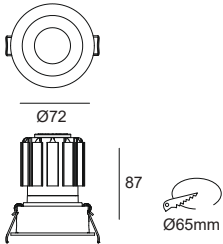

Item Description

Mounting Type- Recessed
Housing- Pure Aluminum Heat Sink
Diffuser- Frosted / Clear
Reflector- White / Black / Chrome / Aluminum
Life Span- > 50,000 Hrs (Ta = 30°C LM70)
Driver- DC250mA
Option- Non Dimmable / Dimmable DALI / 0~ 10V/ Triac
Standards- EN60598-1 / EN60595-2-1

CODE	WATTAGE	LUMENS	CRI	KELVINS	DIMENSIONS
FIRRO R.S-11	11W	770/913/935lm	90/80/70	3000K/4000K/5000K	Φ72x87mm

Glass Options

1. Clear PC 2. Frosted PC

Colours

01. White 02. Black 03. Silk White