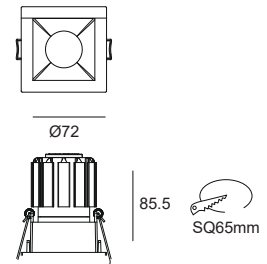

Objective

Recessed downlight with the quality aluminum body in powder-coated, with multiple reflecting angles of an anti-dazzle reflector for selection, Excellent heat sink capability, remote LED driver.

These are suitable for Hotels, Star-rated hotels, Clubs and Homes.

CODE	WATTAGE	LUMENS	CRI	KELVINS	DIMENSIONS
FIRRO B.S-5	5W	350/415/425lm	90/80/70	3000K/4000K/5000K	Φ72x85.5mm
FIRRO B.S-11	11W	770/913/935lm	90/80/70	3000K/4000K/5000K	Φ72x85.5mm