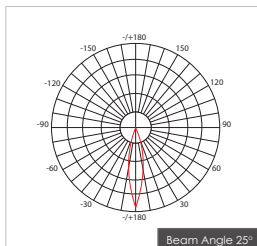

Objective

Recessed downlight with the quality aluminum body in powder-coated, with multiple reflecting angles of an anti-dazzle reflector for selection, Excellent heat sink capability, remote LED driver.

These are suitable for Hotels, Star-rated hotels, Clubs and Homes.

CODE	WATTAGE	LUMENS	CRI	KELVINS	DIMENSIONS
FIRRO B.S-5	5W	350/415/425lm	90/80/70	3000K/4000K/5000K	Φ72x85.5mm
FIRRO B.S-11	11W	770/913/935lm	90/80/70	3000K/4000K/5000K	Φ72x85.5mm