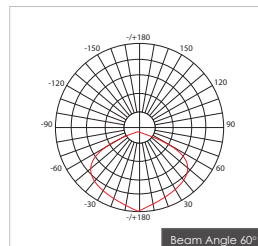

Objective

Recessed downlight with the quality aluminum body in powder-coated, with multiple reflecting angles of an anti-dazzle reflector for selection, Excellent heat sink capability, remote LED driver.

These are suitable for Hotels, Star-rated hotels, Clubs and Homes.

CODE	WATTAGE	LUMENS	CRI	KELVINS	DIMENSIONS
FIRRO B.S-5	5W	350/415/425lm	90/80/70	3000K/4000K/5000K	Φ72x85.5mm
FIRRO B.S-11	11W	770/913/935lm	90/80/70	3000K/4000K/5000K	Φ72x85.5mm