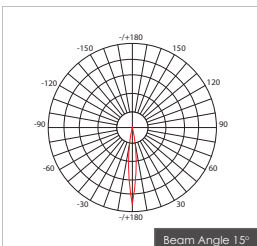

Objective

Recessed downlight with the quality aluminum body in powder-coated, with multiple reflecting angles of an anti-dazzle reflector for selection, Excellent heat sink capability, remote LED driver.

These are suitable for Hotels, Star-rated hotels, Clubs and Homes.

CODE	WATTAGE	LUMENS	CRI	KELVINS	DIMENSIONS
FIRRO B.S-5	5W	350/415/425lm	90/80/70	3000K/4000K/5000K	Φ72x85.5mm
FIRRO B.S-11	11W	770/913/935lm	90/80/70	3000K/4000K/5000K	Φ72x85.5mm