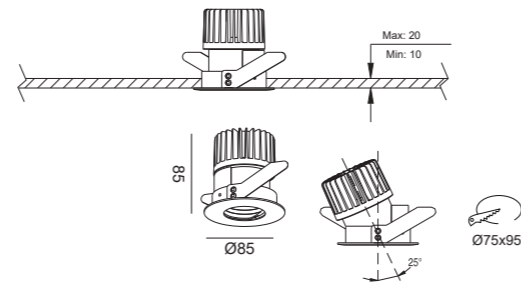

Item Description

Mounting Type- Recessed
Housing- Pure Aluminum Heat Sink
Diffuser- Clear/Frosted
Reflector- Anti-glare Optical Reflector
Life Span- > 50,000 Hrs (Ta = 30°C LM70)
Driver- 36.0 V 180mA | 250 mA | 350 mA
Option- Non Dimmable
Standards- EN60598-1 / EN60595-2-1

Objective

Fixed recess mounted LED spot lights, with aluminum body in powder-coated, excellent aluminum heat sink and ultra tempered clear glass, equipped anti-glare optical reflector.

CODE	WATTAGE	LUMENS	CRI	KELVINS	DIMENSIONS
ENBLACK AJUSTABLE-08	08W	635lm	80	3000K	Φ85x85mm
ENBLACK AJUSTABLE-12	12W	767lm	80	3000K	Φ85x85mm
ENBLACK AJUSTABLE-15	15W	964lm	80	3000K	Φ85x85mm