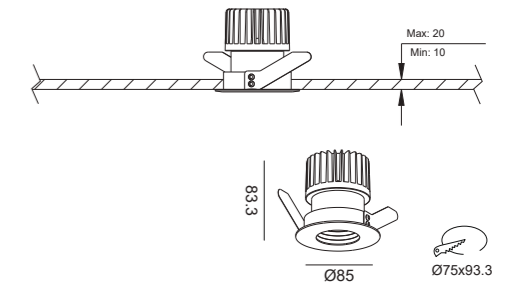

Colours

01 02 03

01. White 02. Black 03. Gray

CODE	WATTAGE	LUMENS	CRI	KELVINS	DIMENSIONS
ENBLACK FIXED-08	08W	635lm	80	3000K	Φ85x83.3mm
ENBLACK FIXED-12	12W	767lm	80	3000K	Φ85x83.3mm
ENBLACK FIXED-15	15W	964lm	80	3000K	Φ85x83.3mm