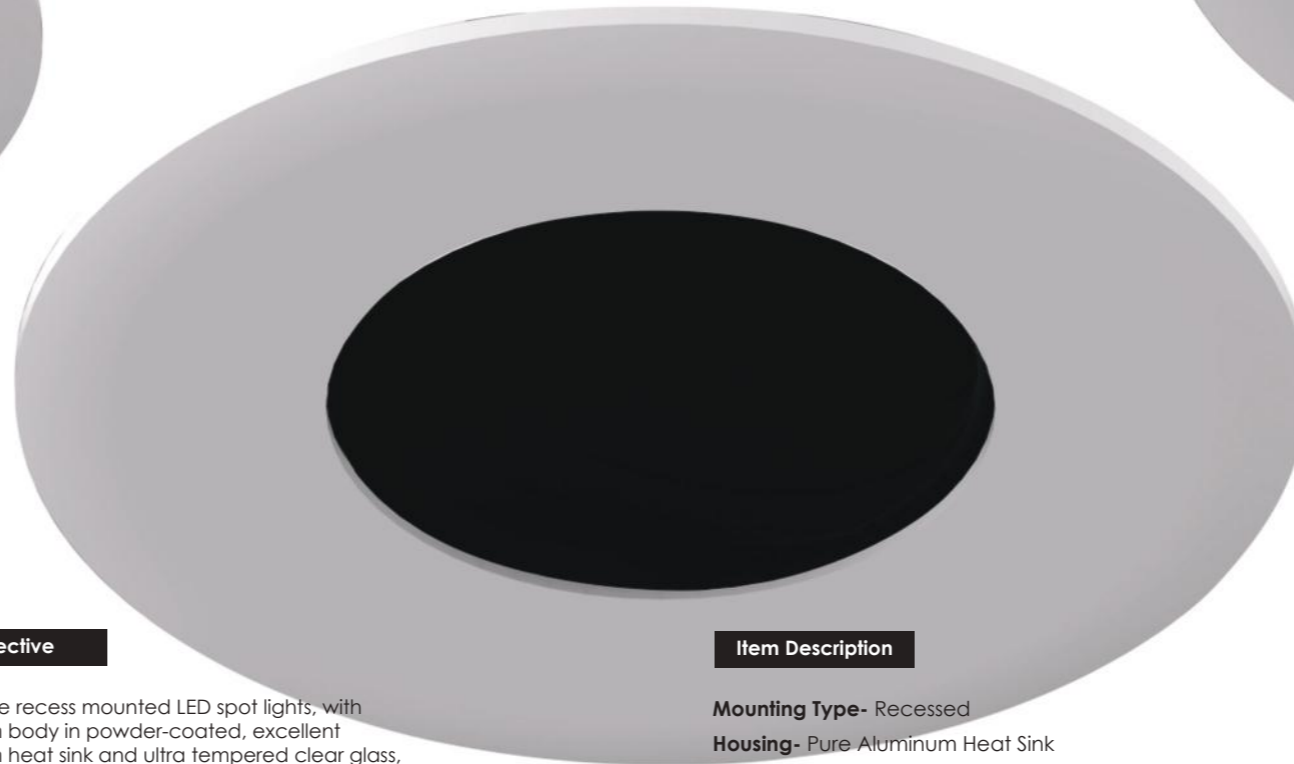

Drivers **bluelunar** TCI Helvar

CEILING SPOT

Item Description

Mounting Type- Recessed
Housing- Pure Aluminum Heat Sink
Diffuser- Clear/Frosted
Reflector- Anti-glare Optical Reflector
Life Span- > 50,000 Hrs (Ta = 30°C LM70)
Driver- 36.0 V 180mA | 250 mA | 350 mA
Option- Non Dimmable
Standards- EN60598-1 / EN60595-2-1

Objective

Adjustable recess mounted LED spot lights, with aluminum body in powder-coated, excellent aluminum heat sink and ultra tempered clear glass, equipped anti-glare optical reflector.

Drivers **bluelunar** TCI Helvar

Item Description

Mounting Type- Recessed
Housing- Pure Aluminum Heat Sink
Diffuser- Clear/Frosted
Reflector- Anti-glare Optical Reflector
Life Span- > 50,000 Hrs (Ta = 30°C LM70)
Driver- 36.0 V 180mA | 250 mA | 350 mA
Option- Non Dimmable
Standards- EN60598-1 / EN60595-2-1

Objective

Fixed recess mounted LED spot lights, with aluminum body in powder-coated, excellent aluminum heat sink and ultra tempered clear glass, equipped anti-glare optical reflector.

CODE	WATTAGE	LUMENS	CRI	KELVINS	DIMENSIONS
ENBLACK AJUSTABLE-08	08W	635lm	80	3000K	Φ85x85mm
ENBLACK AJUSTABLE-12	12W	767lm	80	3000K	Φ85x85mm
ENBLACK AJUSTABLE-15	15W	964lm	80	3000K	Φ85x85mm