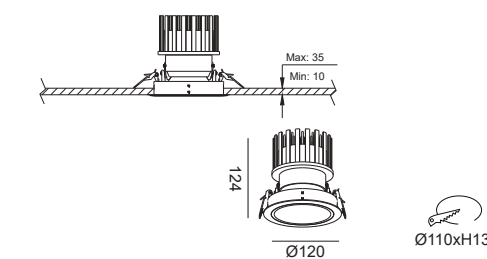

Objective

Adjustable recess mounted LED spot lights, with aluminum body in powder-coated, excellent aluminum heat sink and ultra tempered clear glass, equipped anti-glare optical reflector.

CODE	WATTAGE	LUMENS	CRI	KELVINS	DIMENSIONS
ECLIPSE AJUSTABLE-08	08W	635lm	80	3000K	Φ85x97mm
ECLIPSE AJUSTABLE-12	12W	767lm	80	3000K	Φ85x97mm
ECLIPSE AJUSTABLE-15	15W	1106lm	80	3000K	Φ85x97mm
ECLIPSE AJUSTABLE-15	15W	1271lm	80	3000K	Φ120x127mm
ECLIPSE AJUSTABLE-20	20W	1494lm	80	3000K	Φ120x139mm

Colours

01 02

01. White 02. Black

Item Description

- Mounting Type-** Recessed
- Housing-** Pure Aluminum Heat Sink
- Diffuser-** Clear/Frosted
- Reflector-** Anti-glare Optical Reflector
- Life Span-** > 50,000 Hrs (Ta = 30°C LM70)
- Driver-** 36.0 V 180mA | 250 mA | 350 mA | 500 mA
- Option-** Non Dimmable
- Standards-** EN60598-1 / EN60595-2-1

Objective

Fixed recess mounted LED spot lights, with aluminum body in powder-coated, excellent aluminum heat sink and ultra tempered clear glass, equipped anti-glare optical reflector.

CODE	WATTAGE	LUMENS	CRI	KELVINS	DIMENSIONS
ECLIPSE FIX-08	08W	635lm	80	3000K	Φ85x97mm
ECLIPSE FIX-12	12W	767lm	80	3000K	Φ85x97mm
ECLIPSE FIX-15	15W	1106lm	80	3000K	Φ85x97mm
ECLIPSE FIX-15	15W	1271lm	80	3000K	Φ120x111mm
ECLIPSE FIX-20	20W	1494lm	80	3000K	Φ120x124mm