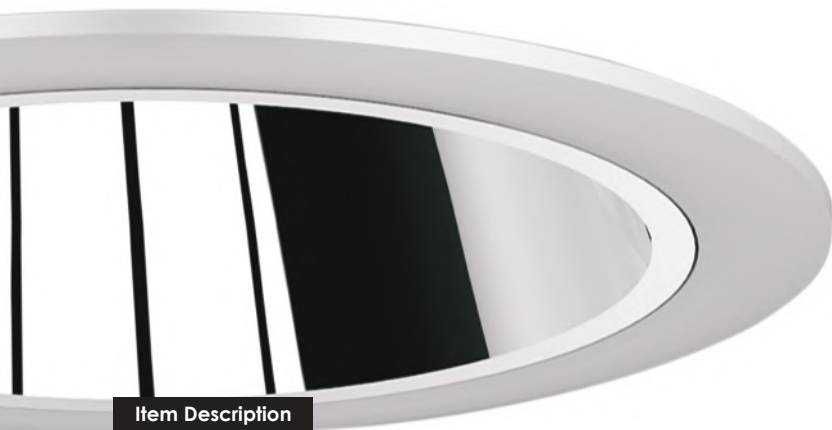

Drivers bluelunar Helvar

Drivers bluelunar Helvar

Item Description

- Mounting Type-** Recessed
- Housing-** Pure Aluminum Heat Sink
- Diffuser-** Clear/Frosted
- Reflector-** Anti-glare Optical Reflector
- Life Span-** > 50,000 Hrs (Ta = 30°C LM70)
- Driver-** 36.0 V 180mA | 250 mA | 350 mA | 500 mA
- Option-** Non Dimmable
- Standards-** EN60598-1 / EN60595-2-1

Objective

Adjustable recess mounted LED spot lights, with aluminum body in powder-coated, excellent aluminum heat sink and ultra tempered clear glass, equipped anti-glare optical reflector.

CODE	WATTAGE	LUMENS	CRI	KELVINS	DIMENSIONS
ECLIPSE AJUSTABLE-08	08W	635lm	80	3000K	Φ85x97mm
ECLIPSE AJUSTABLE-12	12W	767lm	80	3000K	Φ85x97mm
ECLIPSE AJUSTABLE-15	15W	1106lm	80	3000K	Φ85x97mm
ECLIPSE AJUSTABLE-15	15W	1271lm	80	3000K	Φ120x127mm
ECLIPSE AJUSTABLE-20	20W	1494lm	80	3000K	Φ120x139mm

Colours

01 02

01. White 02. Black

Item Description

- Mounting Type-** Recessed
- Housing-** Pure Aluminum Heat Sink
- Diffuser-** Clear/Frosted
- Reflector-** Anti-glare Optical Reflector
- Life Span-** > 50,000 Hrs (Ta = 30°C LM70)
- Driver-** 36.0 V 180mA | 250 mA | 350 mA | 500 mA
- Option-** Non Dimmable
- Standards-** EN60598-1 / EN60595-2-1

Objective

Fixed recess mounted LED spot lights, with aluminum body in powder-coated, excellent aluminum heat sink and ultra tempered clear glass, equipped anti-glare optical reflector.

CODE	WATTAGE	LUMENS	CRI	KELVINS	DIMENSIONS
ECLIPSE FIX-08	08W	635lm	80	3000K	Φ85x97mm
ECLIPSE FIX-12	12W	767lm	80	3000K	Φ85x97mm
ECLIPSE FIX-15	15W	1106lm	80	3000K	Φ85x97mm
ECLIPSE FIX-15	15W	1271lm	80	3000K	Φ120x111mm
ECLIPSE FIX-20	20W	1494lm	80	3000K	Φ120x124mm