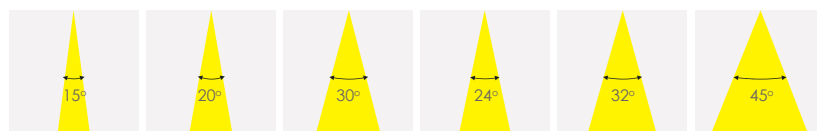

Objective

Adjustable recess mounted LED spot lights, with aluminum body in powder-coated, excellent aluminum heat sink and ultra tempered clear glass, equipped anti-glare optical reflector.

CODE	WATTAGE	LUMENS	CRI	KELVINS	DIMENSIONS
ECLIPSE AJUSTABLE-08	08W	635lm	80	3000K	Φ85x97mm
ECLIPSE AJUSTABLE-12	12W	767lm	80	3000K	Φ85x97mm
ECLIPSE AJUSTABLE-15	15W	1106lm	80	3000K	Φ85x97mm
ECLIPSE AJUSTABLE-15	15W	1271lm	80	3000K	Φ120x127mm
ECLIPSE AJUSTABLE-20	20W	1494lm	80	3000K	Φ120x139mm

Colours

01 02

01. White 02. Black

Item Description

- Mounting Type-** Recessed
- Housing-** Pure Aluminum Heat Sink
- Diffuser-** Clear/Frosted
- Reflector-** Anti-glare Optical Reflector
- Life Span-** > 50,000 Hrs (Ta = 30°C LM70)
- Driver-** 36.0 V 180mA | 250 mA | 350 mA | 500 mA
- Option-** Non Dimmable
- Standards-** EN60598-1 / EN60595-2-1

Objective

Fixed recess mounted LED spot lights, with aluminum body in powder-coated, excellent aluminum heat sink and ultra tempered clear glass, equipped anti-glare optical reflector.

CODE	WATTAGE	LUMENS	CRI	KELVINS	DIMENSIONS
ECLIPSE FIX-08	08W	635lm	80	3000K	Φ85x97mm
ECLIPSE FIX-12	12W	767lm	80	3000K	Φ85x97mm
ECLIPSE FIX-15	15W	1106lm	80	3000K	Φ85x97mm
ECLIPSE FIX-15	15W	1271lm	80	3000K	Φ120x111mm
ECLIPSE FIX-20	20W	1494lm	80	3000K	Φ120x124mm