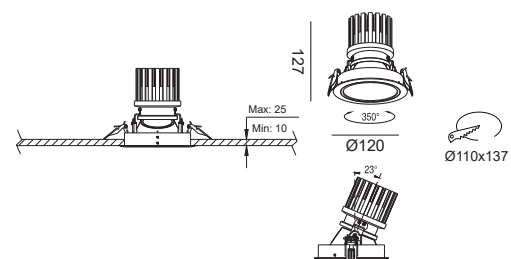

Objective

Adjustable recess mounted LED spot lights, with aluminum body in powder-coated, excellent aluminum heat sink and ultra tempered clear glass, equipped anti-glare optical reflector.

CODE	WATTAGE	LUMENS	CRI	KELVINS	DIMENSIONS
ECLIPSE AJUSTABLE-08	08W	635lm	80	3000K	Φ85x97mm
ECLIPSE AJUSTABLE-12	12W	767lm	80	3000K	Φ85x97mm
ECLIPSE AJUSTABLE-15	15W	1106lm	80	3000K	Φ85x97mm
ECLIPSE AJUSTABLE-15	15W	1271lm	80	3000K	Φ120x127mm
ECLIPSE AJUSTABLE-20	20W	1494lm	80	3000K	Φ120x139mm

Colours

01 02

01. White 02. Black

Item Description

- Mounting Type-** Recessed
- Housing-** Pure Aluminum Heat Sink
- Diffuser-** Clear/Frosted
- Reflector-** Anti-glare Optical Reflector
- Life Span-** > 50,000 Hrs (Ta = 30°C LM70)
- Driver-** 36.0 V 180mA | 250 mA | 350 mA | 500 mA
- Option-** Non Dimmable
- Standards-** EN60598-1 / EN60595-2-1

Objective

Fixed recess mounted LED spot lights, with aluminum body in powder-coated, excellent aluminum heat sink and ultra tempered clear glass, equipped anti-glare optical reflector.

CODE	WATTAGE	LUMENS	CRI	KELVINS	DIMENSIONS
ECLIPSE FIX-08	08W	635lm	80	3000K	Φ85x97mm
ECLIPSE FIX-12	12W	767lm	80	3000K	Φ85x97mm
ECLIPSE FIX-15	15W	1106lm	80	3000K	Φ85x97mm
ECLIPSE FIX-15	15W	1271lm	80	3000K	Φ120x111mm
ECLIPSE FIX-20	20W	1494lm	80	3000K	Φ120x124mm