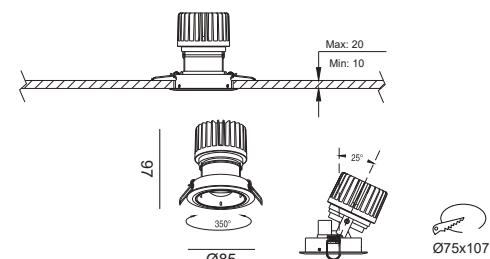

Objective

Adjustable recess mounted LED spot lights, with aluminum body in powder-coated, excellent aluminum heat sink and ultra tempered clear glass, equipped anti-glare optical reflector.

CODE	WATTAGE	LUMENS	CRI	KELVINS	DIMENSIONS
ECLIPSE AJUSTABLE-08	08W	635lm	80	3000K	Φ85x97mm
ECLIPSE AJUSTABLE-12	12W	767lm	80	3000K	Φ85x97mm
ECLIPSE AJUSTABLE-15	15W	1106lm	80	3000K	Φ85x97mm
ECLIPSE AJUSTABLE-15	15W	1271lm	80	3000K	Φ120x127mm
ECLIPSE AJUSTABLE-20	20W	1494lm	80	3000K	Φ120x139mm

Colours

01 02

01. White 02. Black

Item Description

- Mounting Type-** Recessed
- Housing-** Pure Aluminum Heat Sink
- Diffuser-** Clear/Frosted
- Reflector-** Anti-glare Optical Reflector
- Life Span-** > 50,000 Hrs (Ta = 30°C LM70)
- Driver-** 36.0 V 180mA | 250 mA | 350 mA | 500 mA
- Option-** Non Dimmable
- Standards-** EN60598-1 / EN60595-2-1

Objective

Fixed recess mounted LED spot lights, with aluminum body in powder-coated, excellent aluminum heat sink and ultra tempered clear glass, equipped anti-glare optical reflector.

CODE	WATTAGE	LUMENS	CRI	KELVINS	DIMENSIONS
ECLIPSE FIX-08	08W	635lm	80	3000K	Φ85x97mm
ECLIPSE FIX-12	12W	767lm	80	3000K	Φ85x97mm
ECLIPSE FIX-15	15W	1106lm	80	3000K	Φ85x97mm
ECLIPSE FIX-15	15W	1271lm	80	3000K	Φ120x111mm
ECLIPSE FIX-20	20W	1494lm	80	3000K	Φ120x124mm