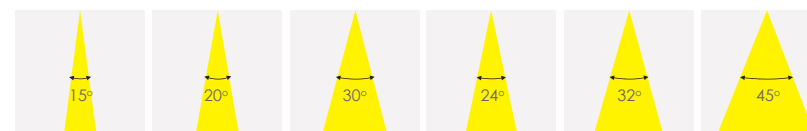

Objective

Adjustable recess mounted LED spot lights, with aluminum body in powder-coated, excellent aluminum heat sink and ultra tempered clear glass, equipped anti-glare optical reflector.

CODE	WATTAGE	LUMENS	CRI	KELVINS	DIMENSIONS
ECLIPSE AJUSTABLE-08	08W	635lm	80	3000K	Φ85x97mm
ECLIPSE AJUSTABLE-12	12W	767lm	80	3000K	Φ85x97mm
ECLIPSE AJUSTABLE-15	15W	1106lm	80	3000K	Φ85x97mm
ECLIPSE AJUSTABLE-15	15W	1271lm	80	3000K	Φ120x127mm
ECLIPSE AJUSTABLE-20	20W	1494lm	80	3000K	Φ120x139mm

Colours

01 02

01. White 02. Black

Item Description

- Mounting Type-** Recessed
- Housing-** Pure Aluminum Heat Sink
- Diffuser-** Clear/Frosted
- Reflector-** Anti-glare Optical Reflector
- Life Span-** > 50,000 Hrs (Ta = 30°C LM70)
- Driver-** 36.0 V 180mA | 250 mA | 350 mA | 500 mA
- Option-** Non Dimmable
- Standards-** EN60598-1 / EN60595-2-1

Objective

Fixed recess mounted LED spot lights, with aluminum body in powder-coated, excellent aluminum heat sink and ultra tempered clear glass, equipped anti-glare optical reflector.

CODE	WATTAGE	LUMENS	CRI	KELVINS	DIMENSIONS
ECLIPSE FIX-08	08W	635lm	80	3000K	Φ85x97mm
ECLIPSE FIX-12	12W	767lm	80	3000K	Φ85x97mm
ECLIPSE FIX-15	15W	1106lm	80	3000K	Φ85x97mm
ECLIPSE FIX-15	15W	1271lm	80	3000K	Φ120x111mm
ECLIPSE FIX-20	20W	1494lm	80	3000K	Φ120x124mm