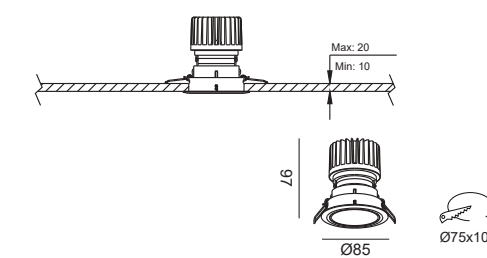

Objective

Adjustable recess mounted LED spot lights, with aluminum body in powder-coated, excellent aluminum heat sink and ultra tempered clear glass, equipped anti-glare optical reflector.

CODE	WATTAGE	LUMENS	CRI	KELVINS	DIMENSIONS
ECLIPSE AJUSTABLE-08	08W	635lm	80	3000K	Φ85x97mm
ECLIPSE AJUSTABLE-12	12W	767lm	80	3000K	Φ85x97mm
ECLIPSE AJUSTABLE-15	15W	1106lm	80	3000K	Φ85x97mm
ECLIPSE AJUSTABLE-15	15W	1271lm	80	3000K	Φ120x127mm
ECLIPSE AJUSTABLE-20	20W	1494lm	80	3000K	Φ120x139mm

Colours

01 02

01. White 02. Black

Item Description

- Mounting Type-** Recessed
- Housing-** Pure Aluminum Heat Sink
- Diffuser-** Clear/Frosted
- Reflector-** Anti-glare Optical Reflector
- Life Span-** > 50,000 Hrs (Ta = 30°C LM70)
- Driver-** 36.0 V 180mA | 250 mA | 350 mA | 500 mA
- Option-** Non Dimmable
- Standards-** EN60598-1 / EN60595-2-1

Objective

Fixed recess mounted LED spot lights, with aluminum body in powder-coated, excellent aluminum heat sink and ultra tempered clear glass, equipped anti-glare optical reflector.

CODE	WATTAGE	LUMENS	CRI	KELVINS	DIMENSIONS
ECLIPSE FIX-08	08W	635lm	80	3000K	Φ85x97mm
ECLIPSE FIX-12	12W	767lm	80	3000K	Φ85x97mm
ECLIPSE FIX-15	15W	1106lm	80	3000K	Φ85x97mm
ECLIPSE FIX-15	15W	1271lm	80	3000K	Φ120x111mm
ECLIPSE FIX-20	20W	1494lm	80	3000K	Φ120x124mm