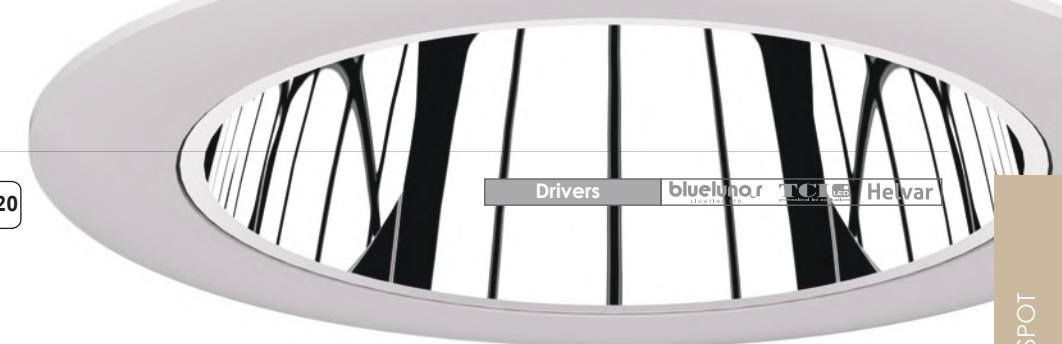

Drivers bluelunar Helvar

Drivers bluelunar Helvar

Item Description

- Mounting Type-** Recessed
- Housing-** Pure Aluminum Heat Sink
- Diffuser-** Clear/Frosted
- Reflector-** Anti-glare Optical Reflector
- Life Span-** > 50,000 Hrs (Ta = 30°C LM70)
- Driver-** 36.0 V 180mA | 250 mA | 350 mA | 500 mA
- Option-** Non Dimmable
- Standards-** EN60598-1 / EN60595-2-1

Objective

Adjustable recess mounted LED spot lights, with aluminum body in powder-coated, excellent aluminum heat sink and ultra tempered clear glass, equipped anti-glare optical reflector.

CODE	WATTAGE	LUMENS	CRI	KELVINS	DIMENSIONS
ECLIPSE AJUSTABLE-08	08W	635lm	80	3000K	Φ85x97mm
ECLIPSE AJUSTABLE-12	12W	767lm	80	3000K	Φ85x97mm
ECLIPSE AJUSTABLE-15	15W	1106lm	80	3000K	Φ85x97mm
ECLIPSE AJUSTABLE-15	15W	1271lm	80	3000K	Φ120x127mm
ECLIPSE AJUSTABLE-20	20W	1494lm	80	3000K	Φ120x139mm

Colours

01 02

01. White 02. Black

Item Description

- Mounting Type-** Recessed
- Housing-** Pure Aluminum Heat Sink
- Diffuser-** Clear/Frosted
- Reflector-** Anti-glare Optical Reflector
- Life Span-** > 50,000 Hrs (Ta = 30°C LM70)
- Driver-** 36.0 V 180mA | 250 mA | 350 mA | 500 mA
- Option-** Non Dimmable
- Standards-** EN60598-1 / EN60595-2-1

Objective

Fixed recess mounted LED spot lights, with aluminum body in powder-coated, excellent aluminum heat sink and ultra tempered clear glass, equipped anti-glare optical reflector.

CODE	WATTAGE	LUMENS	CRI	KELVINS	DIMENSIONS
ECLIPSE FIX-08	08W	635lm	80	3000K	Φ85x97mm
ECLIPSE FIX-12	12W	767lm	80	3000K	Φ85x97mm
ECLIPSE FIX-15	15W	1106lm	80	3000K	Φ85x97mm
ECLIPSE FIX-15	15W	1271lm	80	3000K	Φ120x111mm
ECLIPSE FIX-20	20W	1494lm	80	3000K	Φ120x124mm